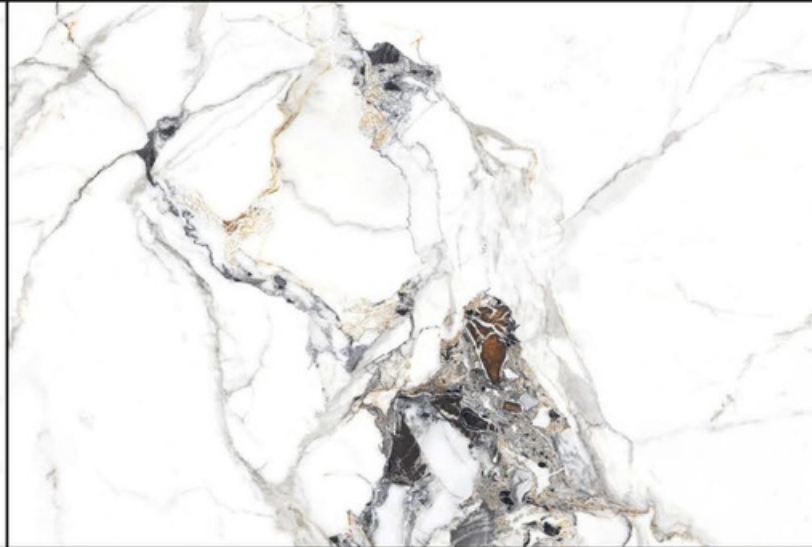

CR_ZARA
WHITE

FINISH : CARVING

SIZE : 800X1200MM

THICKNESS : 9MM

RANDOM : 4