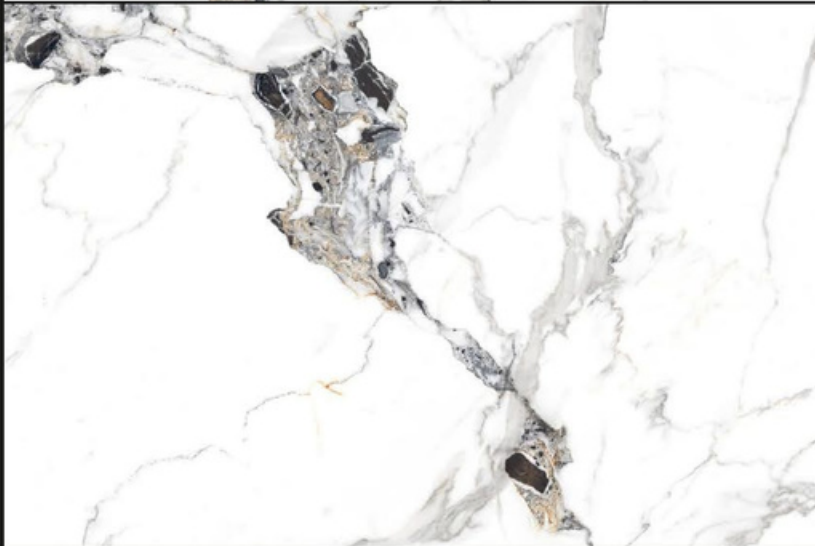

CR_ZARA
WHITE

FINISH : CARVING

SIZE : 800X1200MM

THICKNESS : 9MM

RANDOM : 4