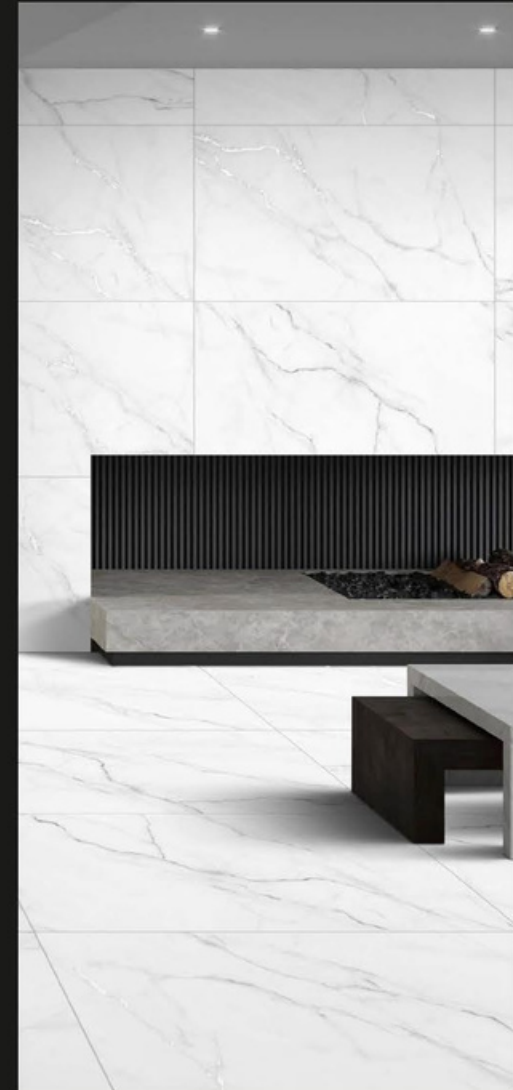

**CR_STONIX
BIANCO**

FINISH : CARVING

SIZE : 800X1200MM

THICKNESS : 9MM

RANDOM : 4