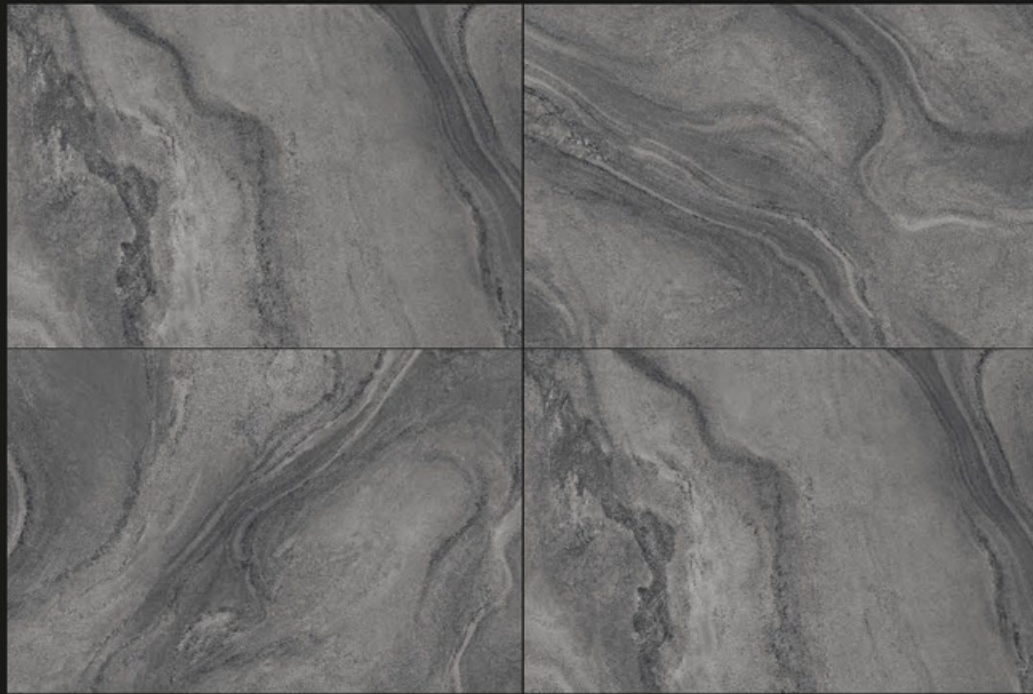

**CR_LITHIUM
BLACK**

FINISH : CARVING

SIZE : 800X1200MM

THICKNESS : 9MM

RANDOM : 3

CR_LITHIUM BLACK