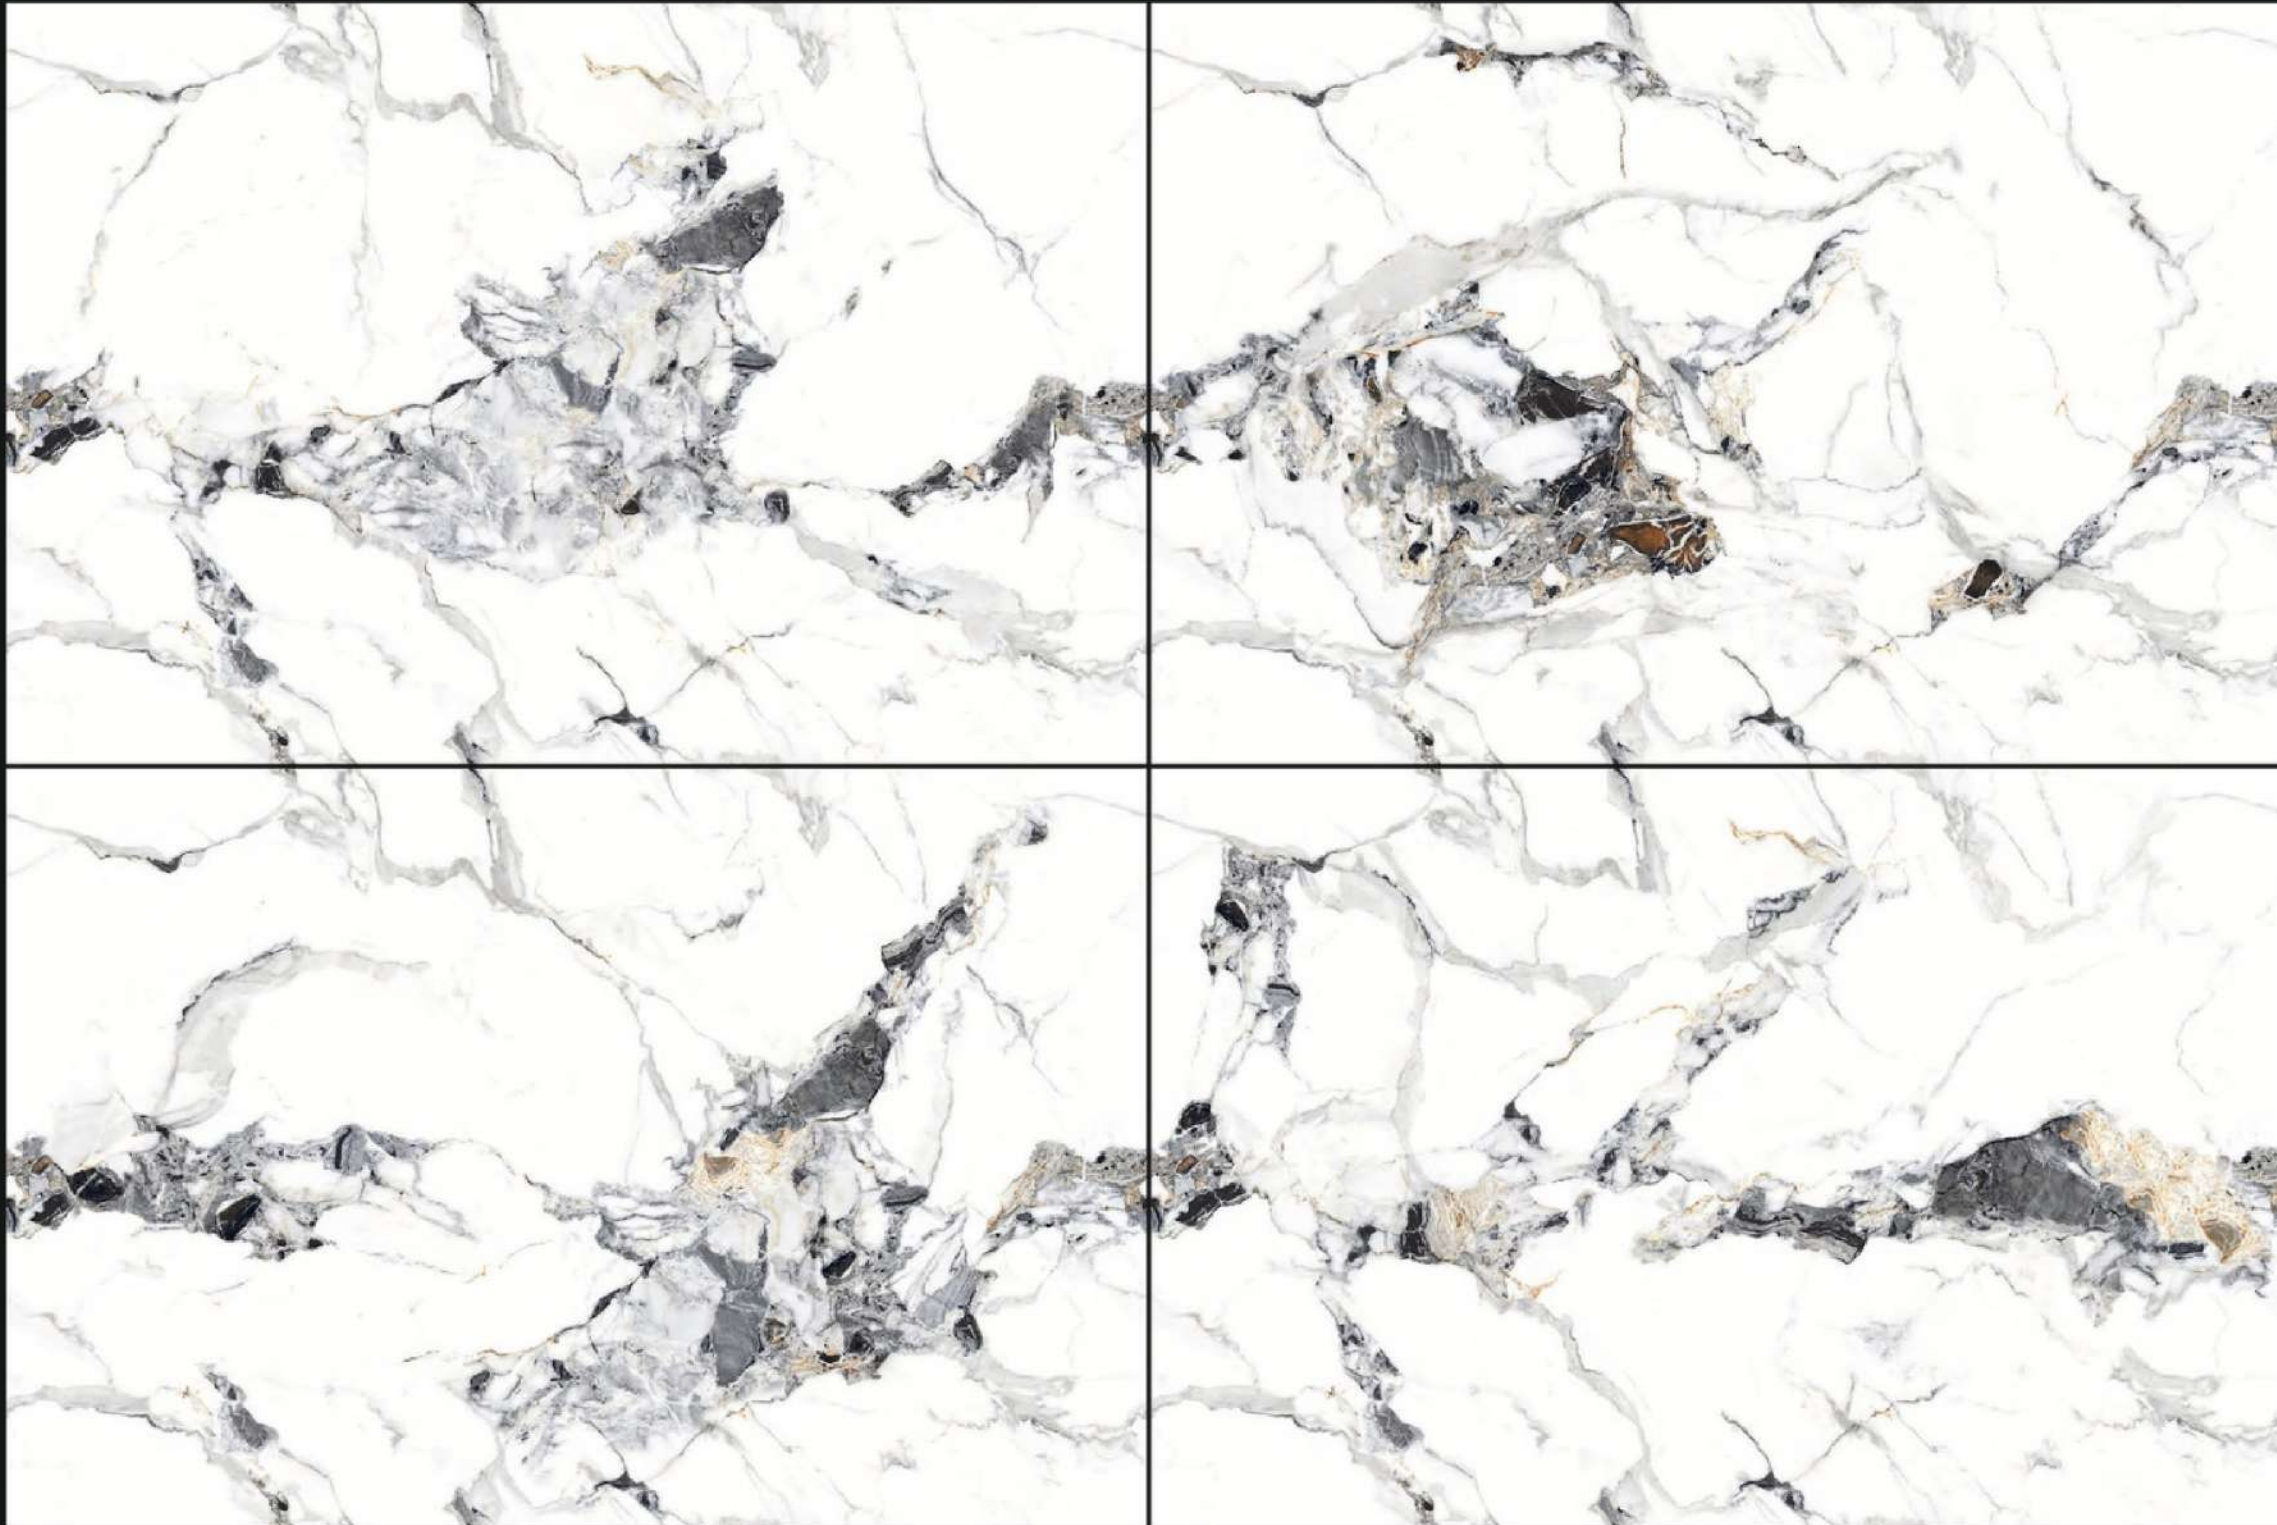

RANDOM
MATCH

STRAIGHT
MATCH

HARMONIOUS
COLLECTION

**ROYAL
DIAMOND**

FINISH : ENDLESS GLOSSY

SIZE : 800X1200MM

THICKNESS : 9MM

RANDOM : 4