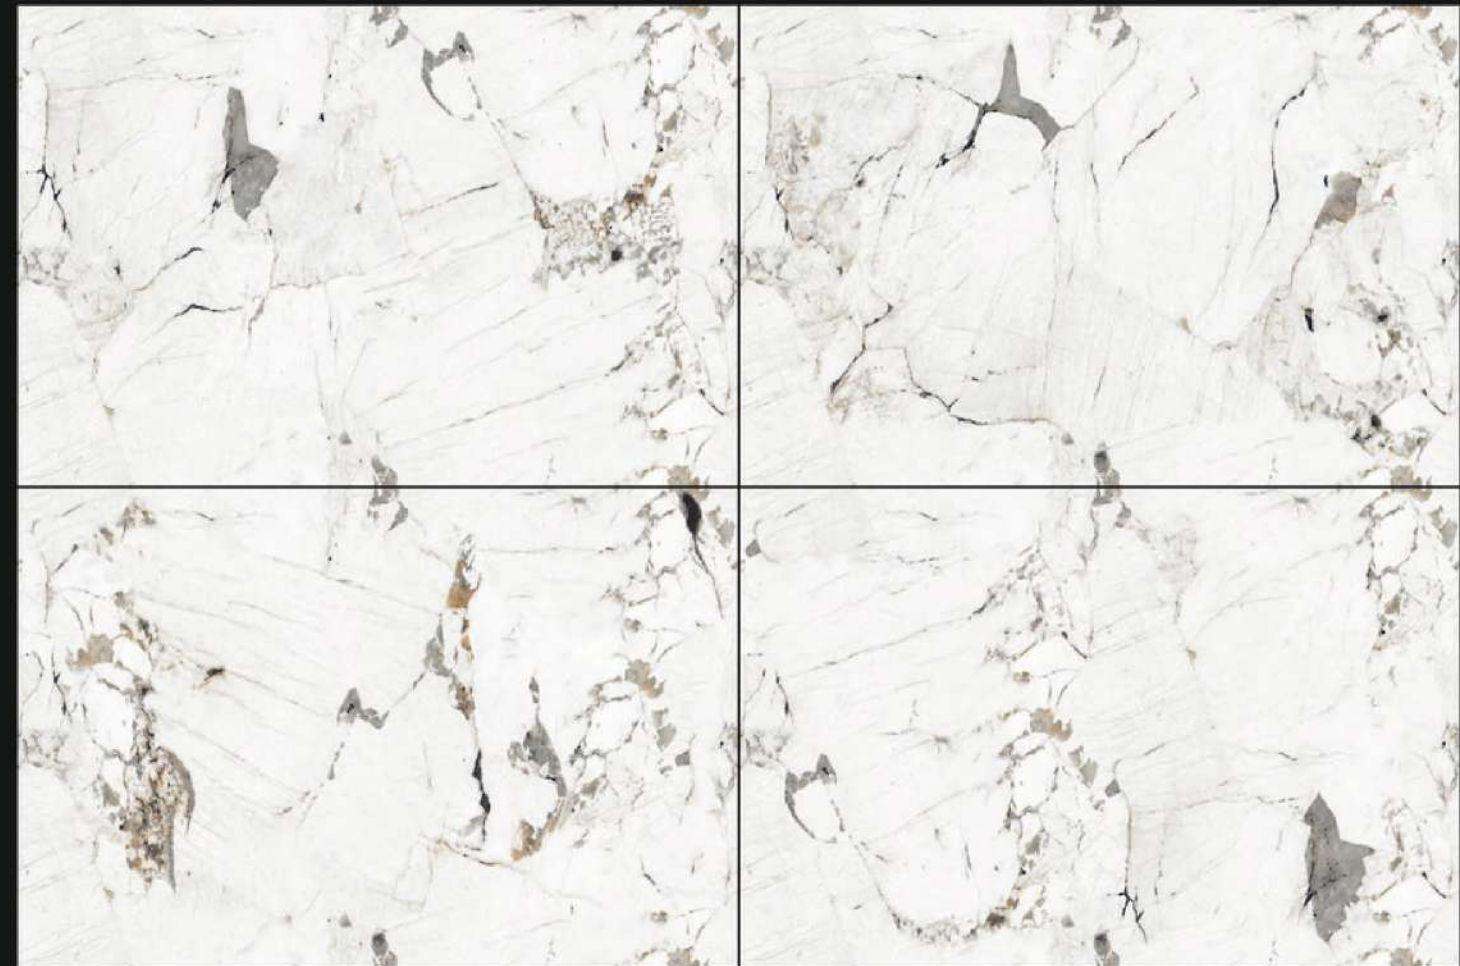

SILKY SERIES

FINISH : ENDLESS GLOSSY

SIZE : 800X1200MM

THICKNESS : 9MM

RANDOM : 4

SILKY CREMA

SILKY WHITE

**SILKY
WHITE**