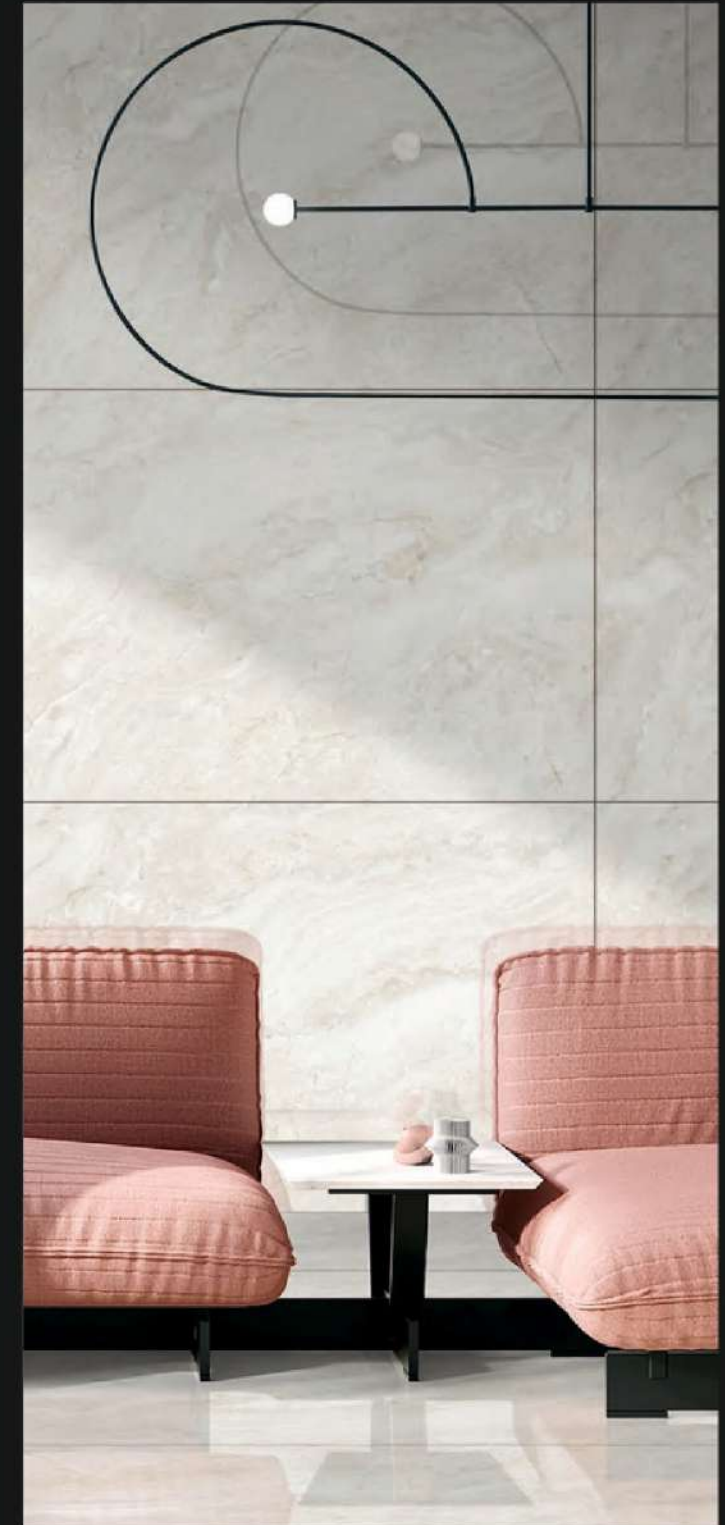

RANDOM
MATCH

STRAIGHT
MATCH

HARMONIOUS
COLLECTION

ICE
WHITE

FINISH : ENDLESS GLOSSY

SIZE : 800X1200MM

THICKNESS : 9MM

RANDOM : 4