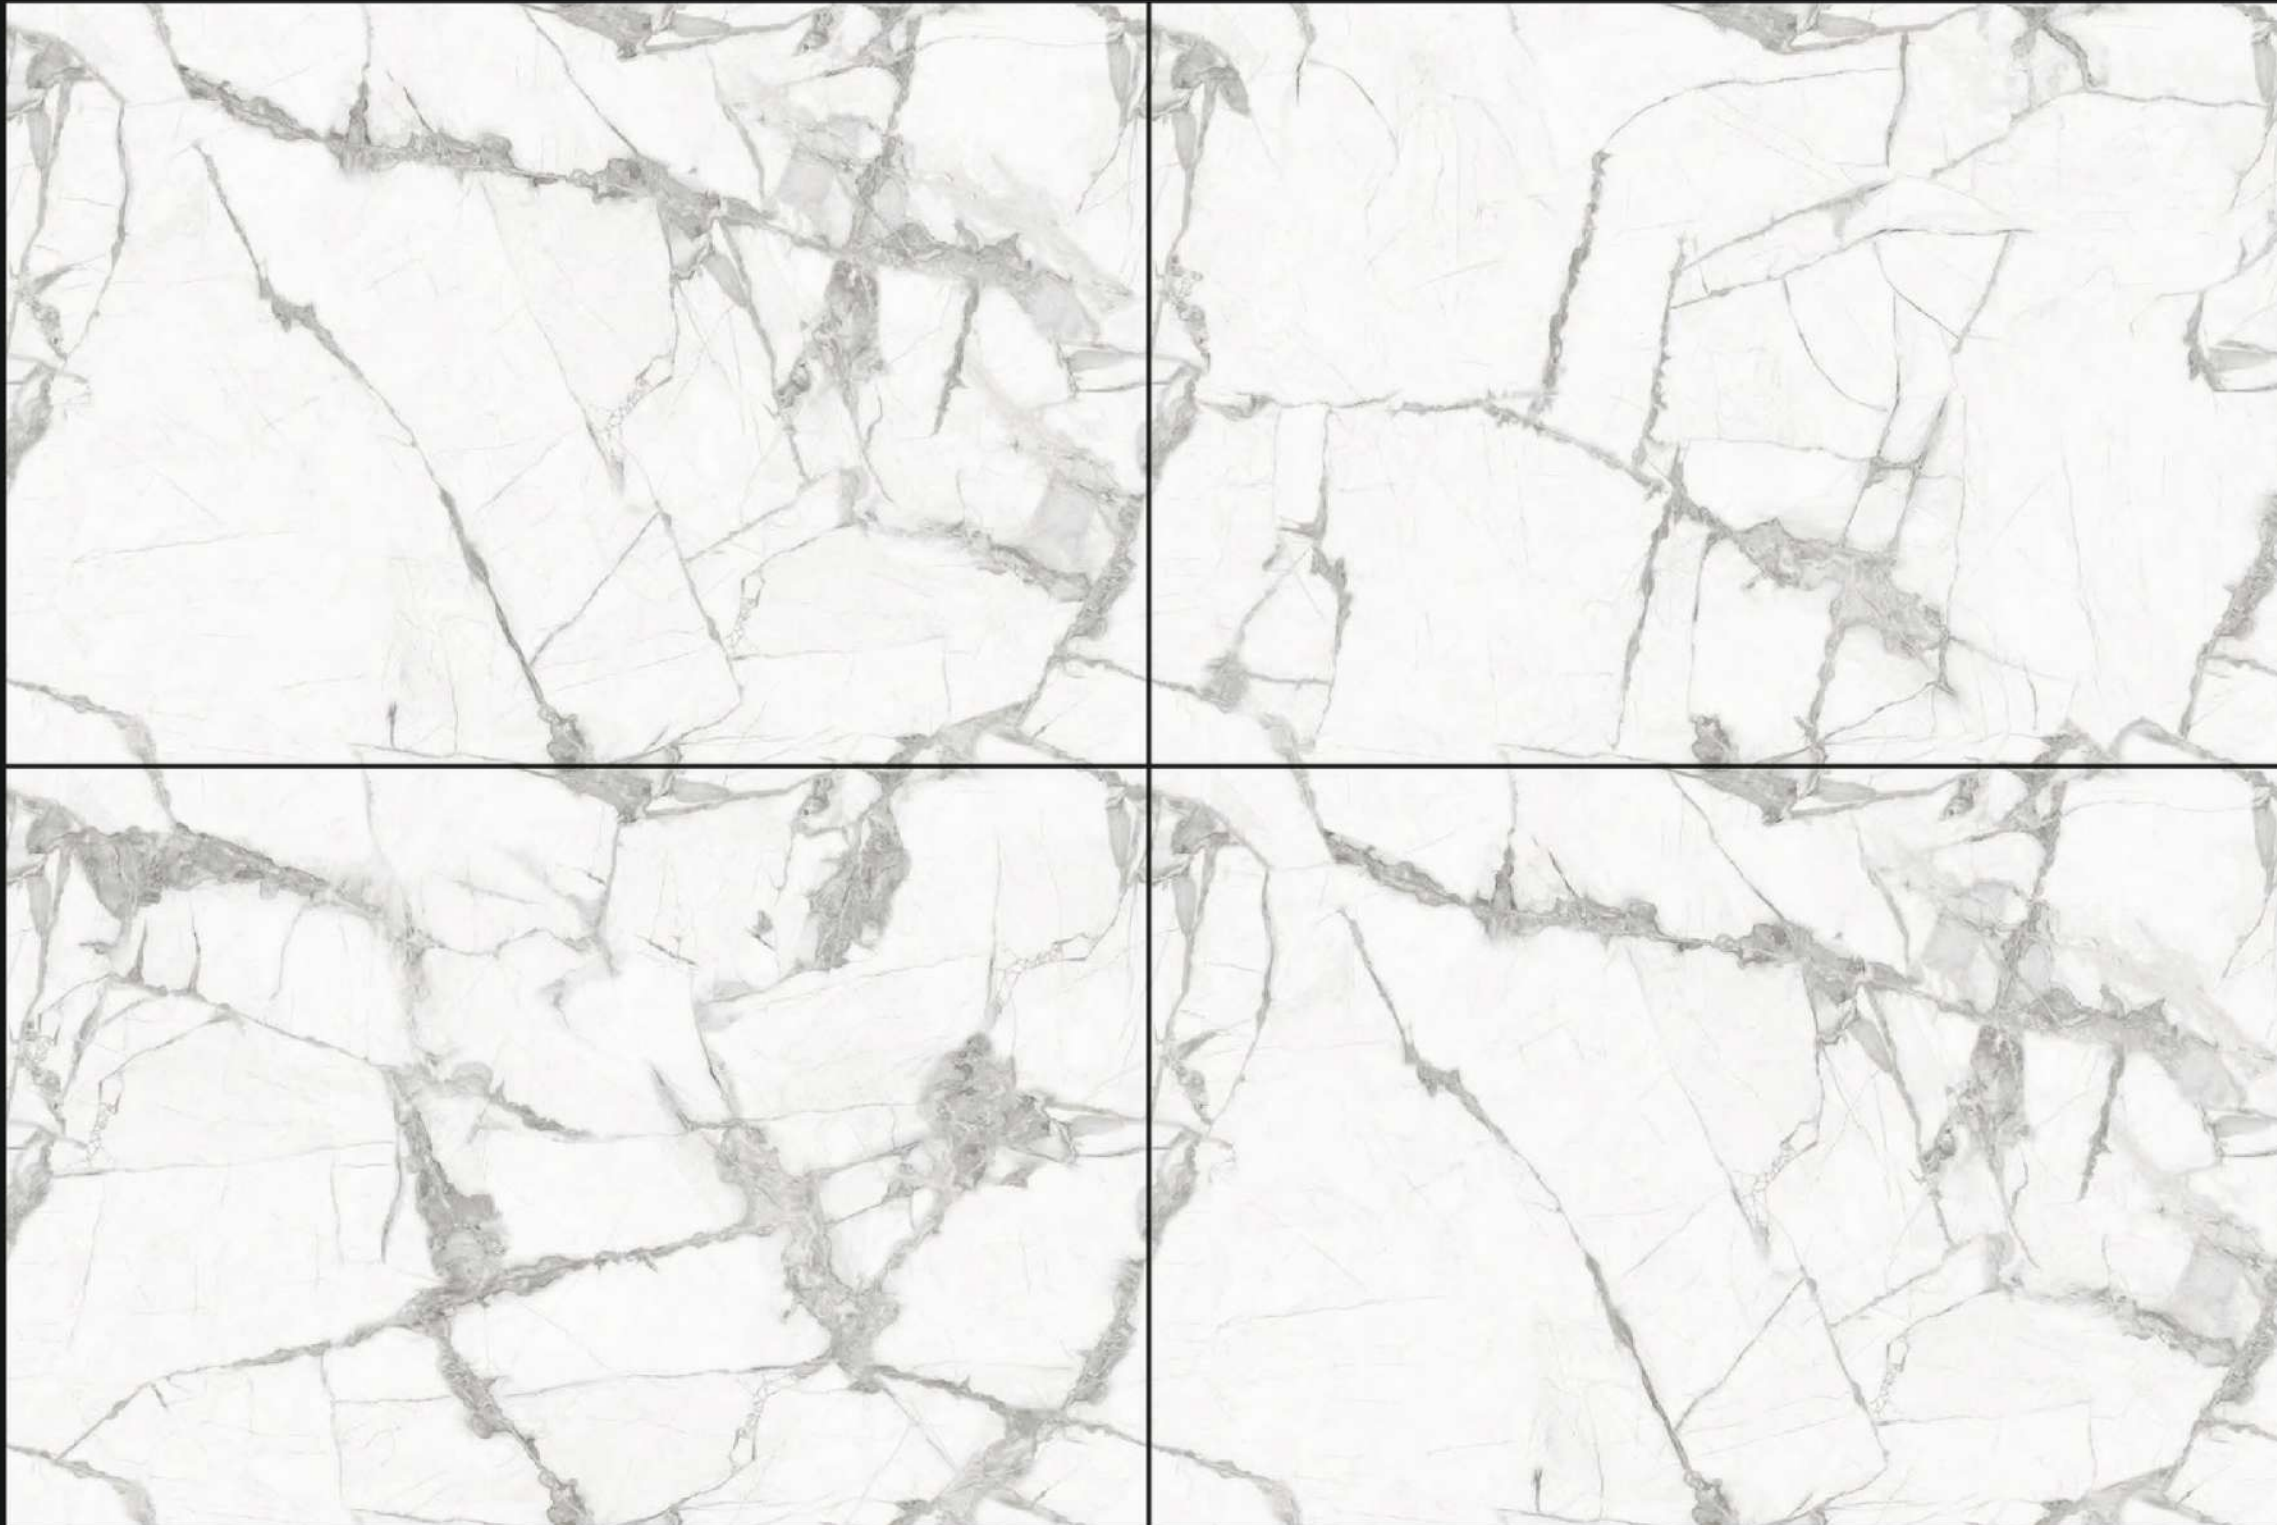

RANDOM
MATCH

STRAIGHT
MATCH

HARMONIOUS
COLLECTION

**CRAZZY
WHITE**

FINISH : ENDLESS GLOSSY

SIZE : 800X1200MM

THICKNESS : 9MM

RANDOM : 3