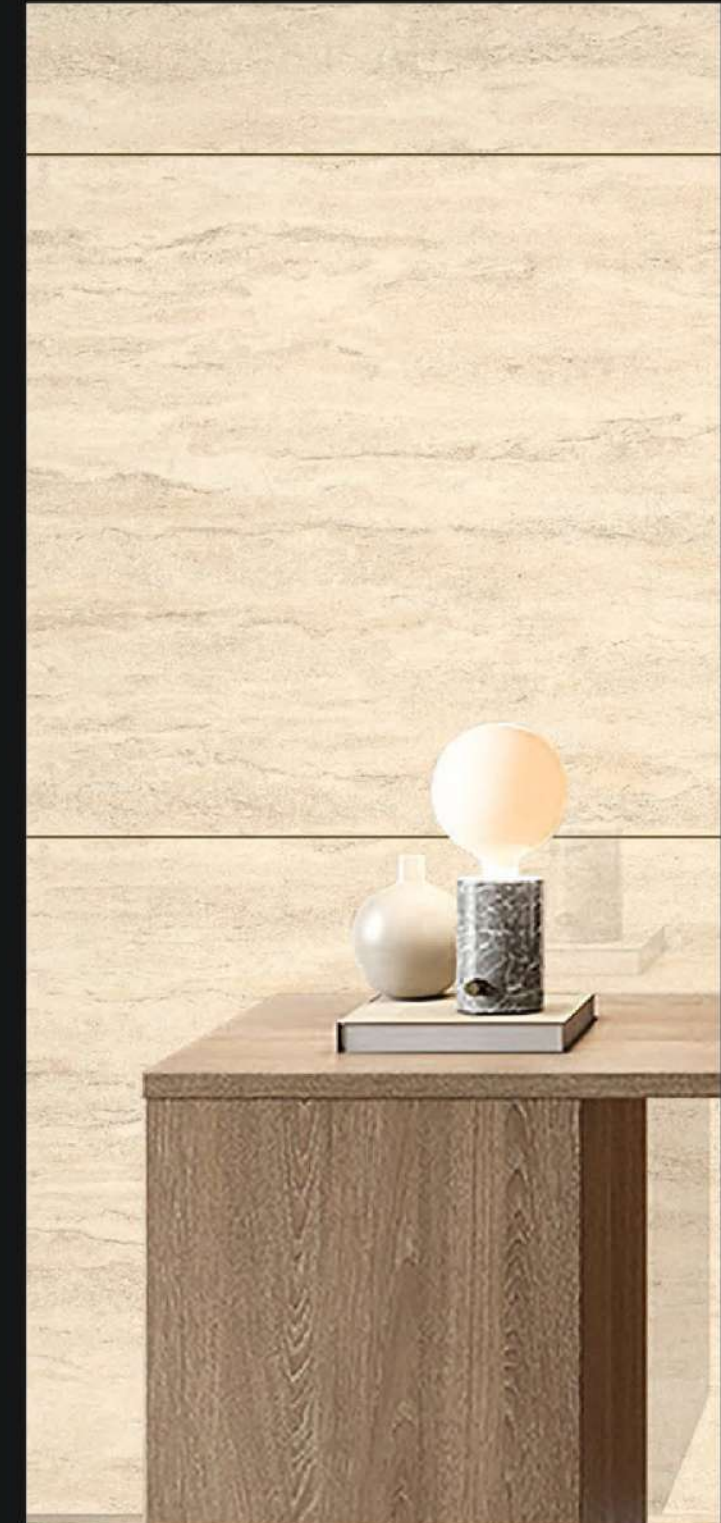

RANDOM
MATCH

STRAIGHT
MATCH

HARMONIOUS
COLLECTION

**TRAVETINO
SUN**

FINISH : ENDLESS GLOSSY

SIZE : 800X1200MM

THICKNESS : 9MM

RANDOM : 3