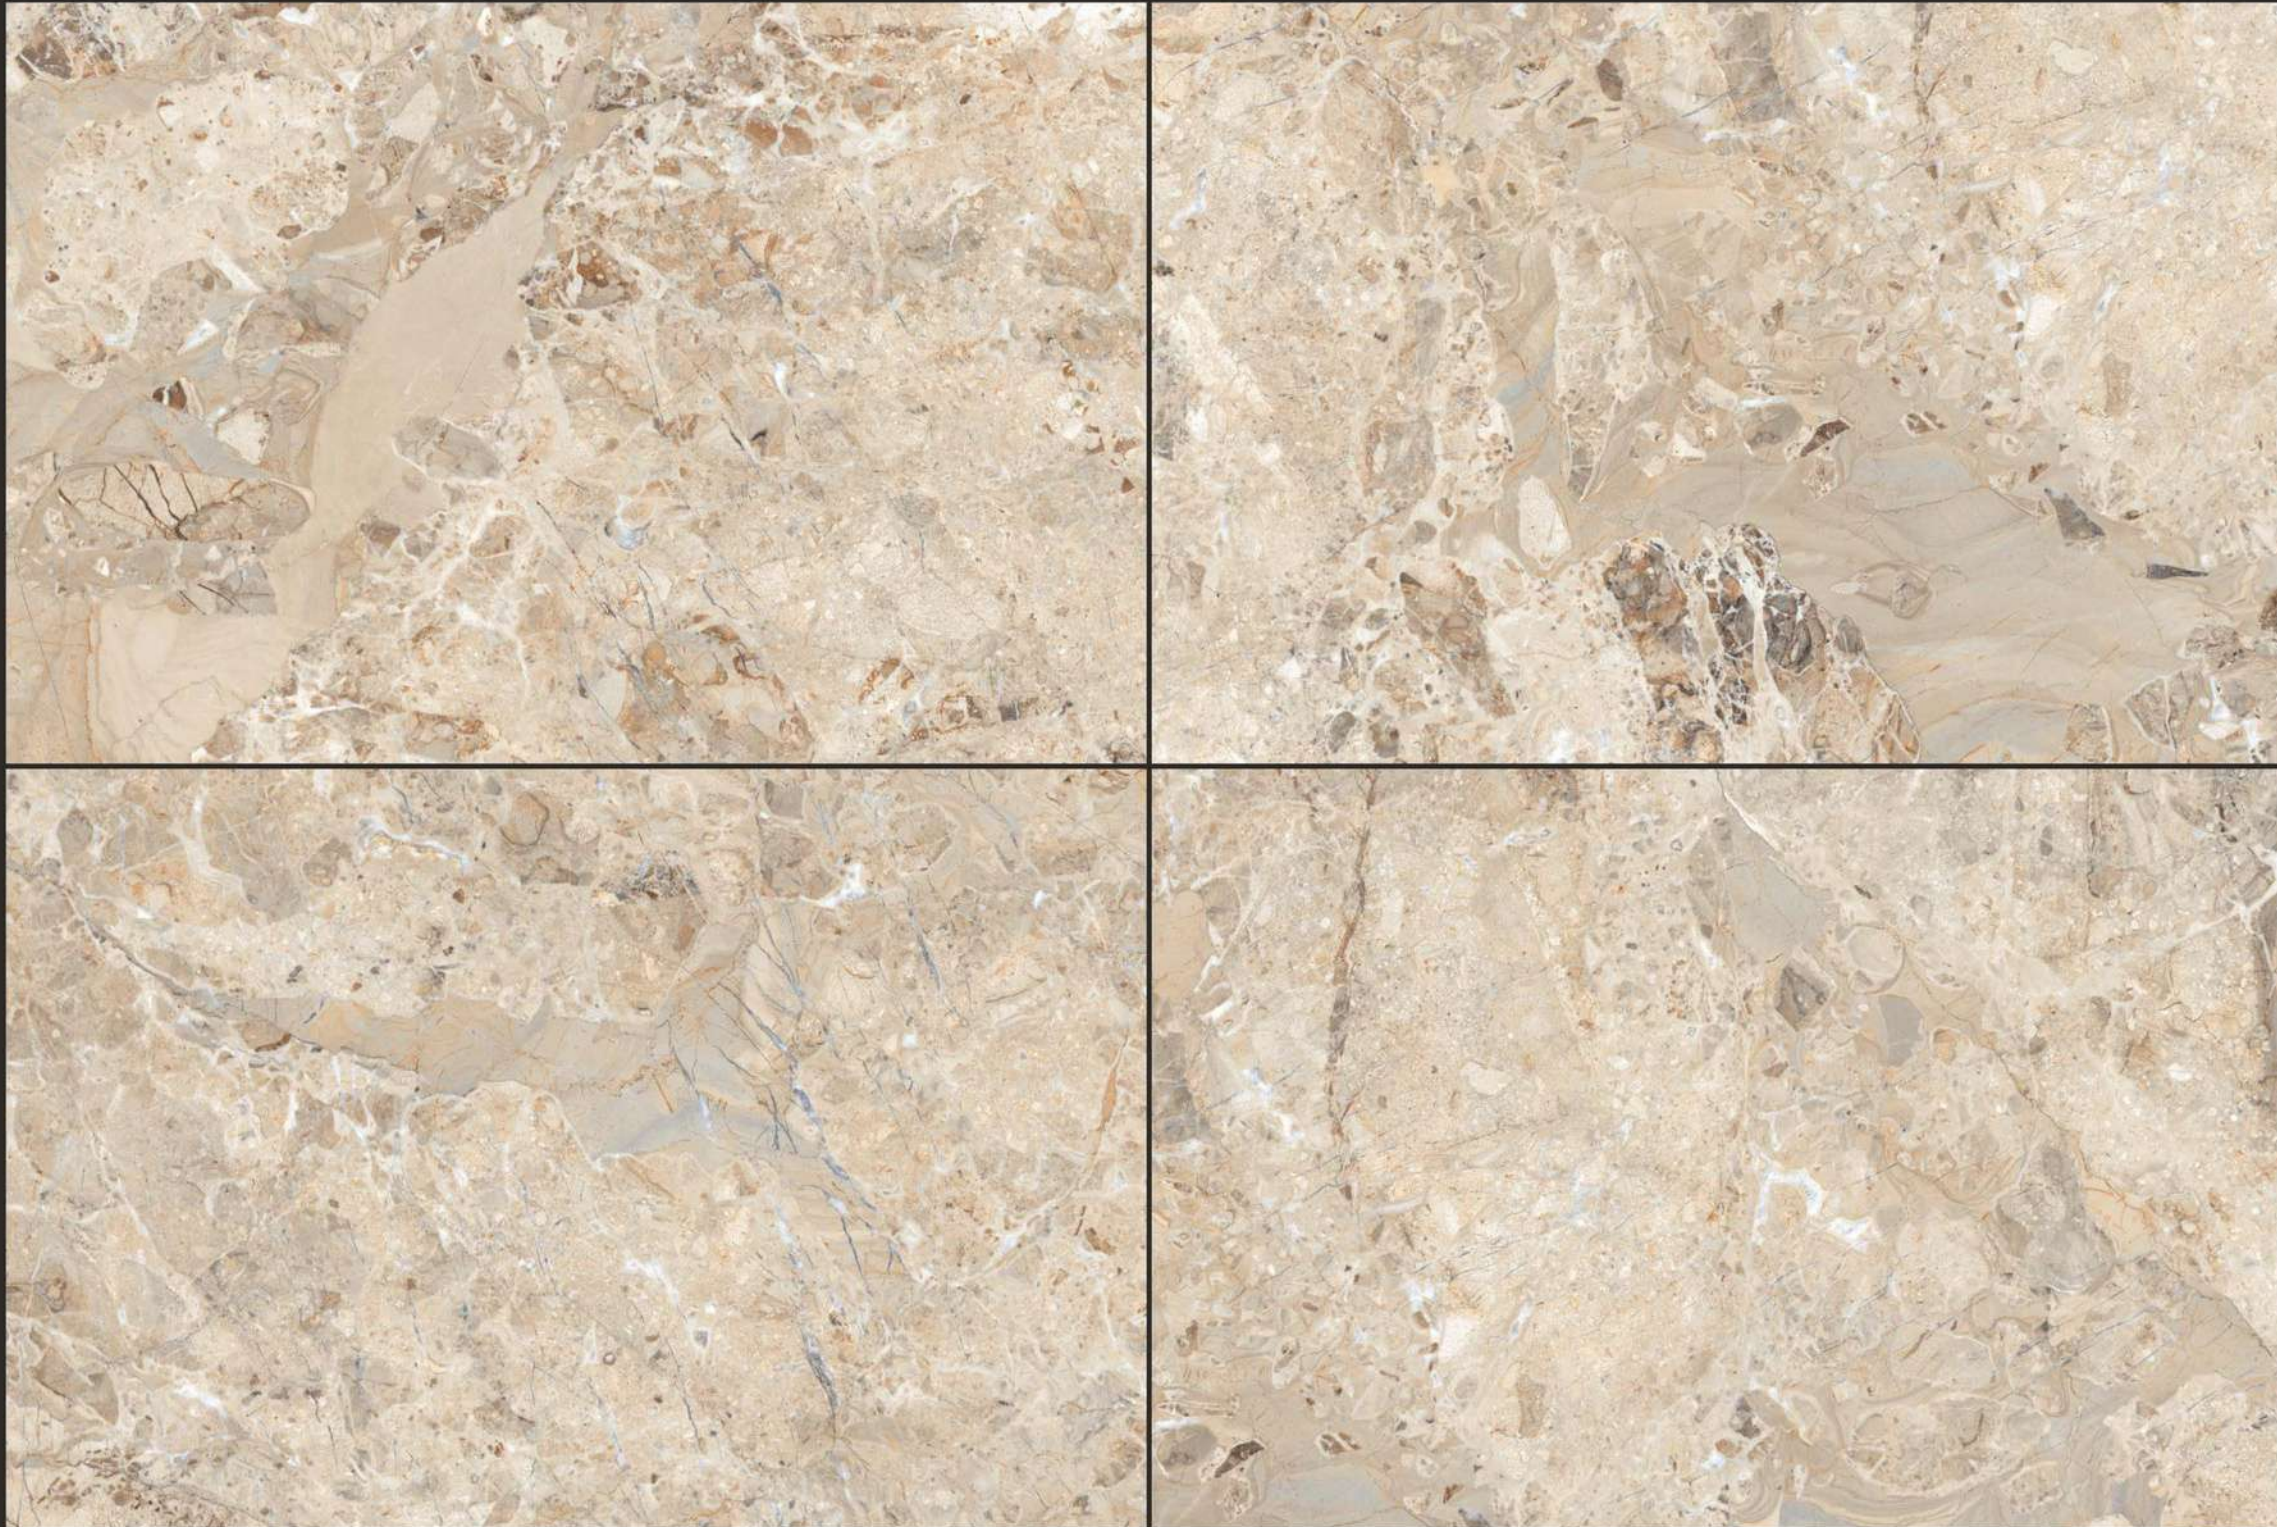

**BREACH
NATURAL**

FINISH : GLOSSY

SIZE : 800X1200MM

THICKNESS : 9MM

RANDOM : 4