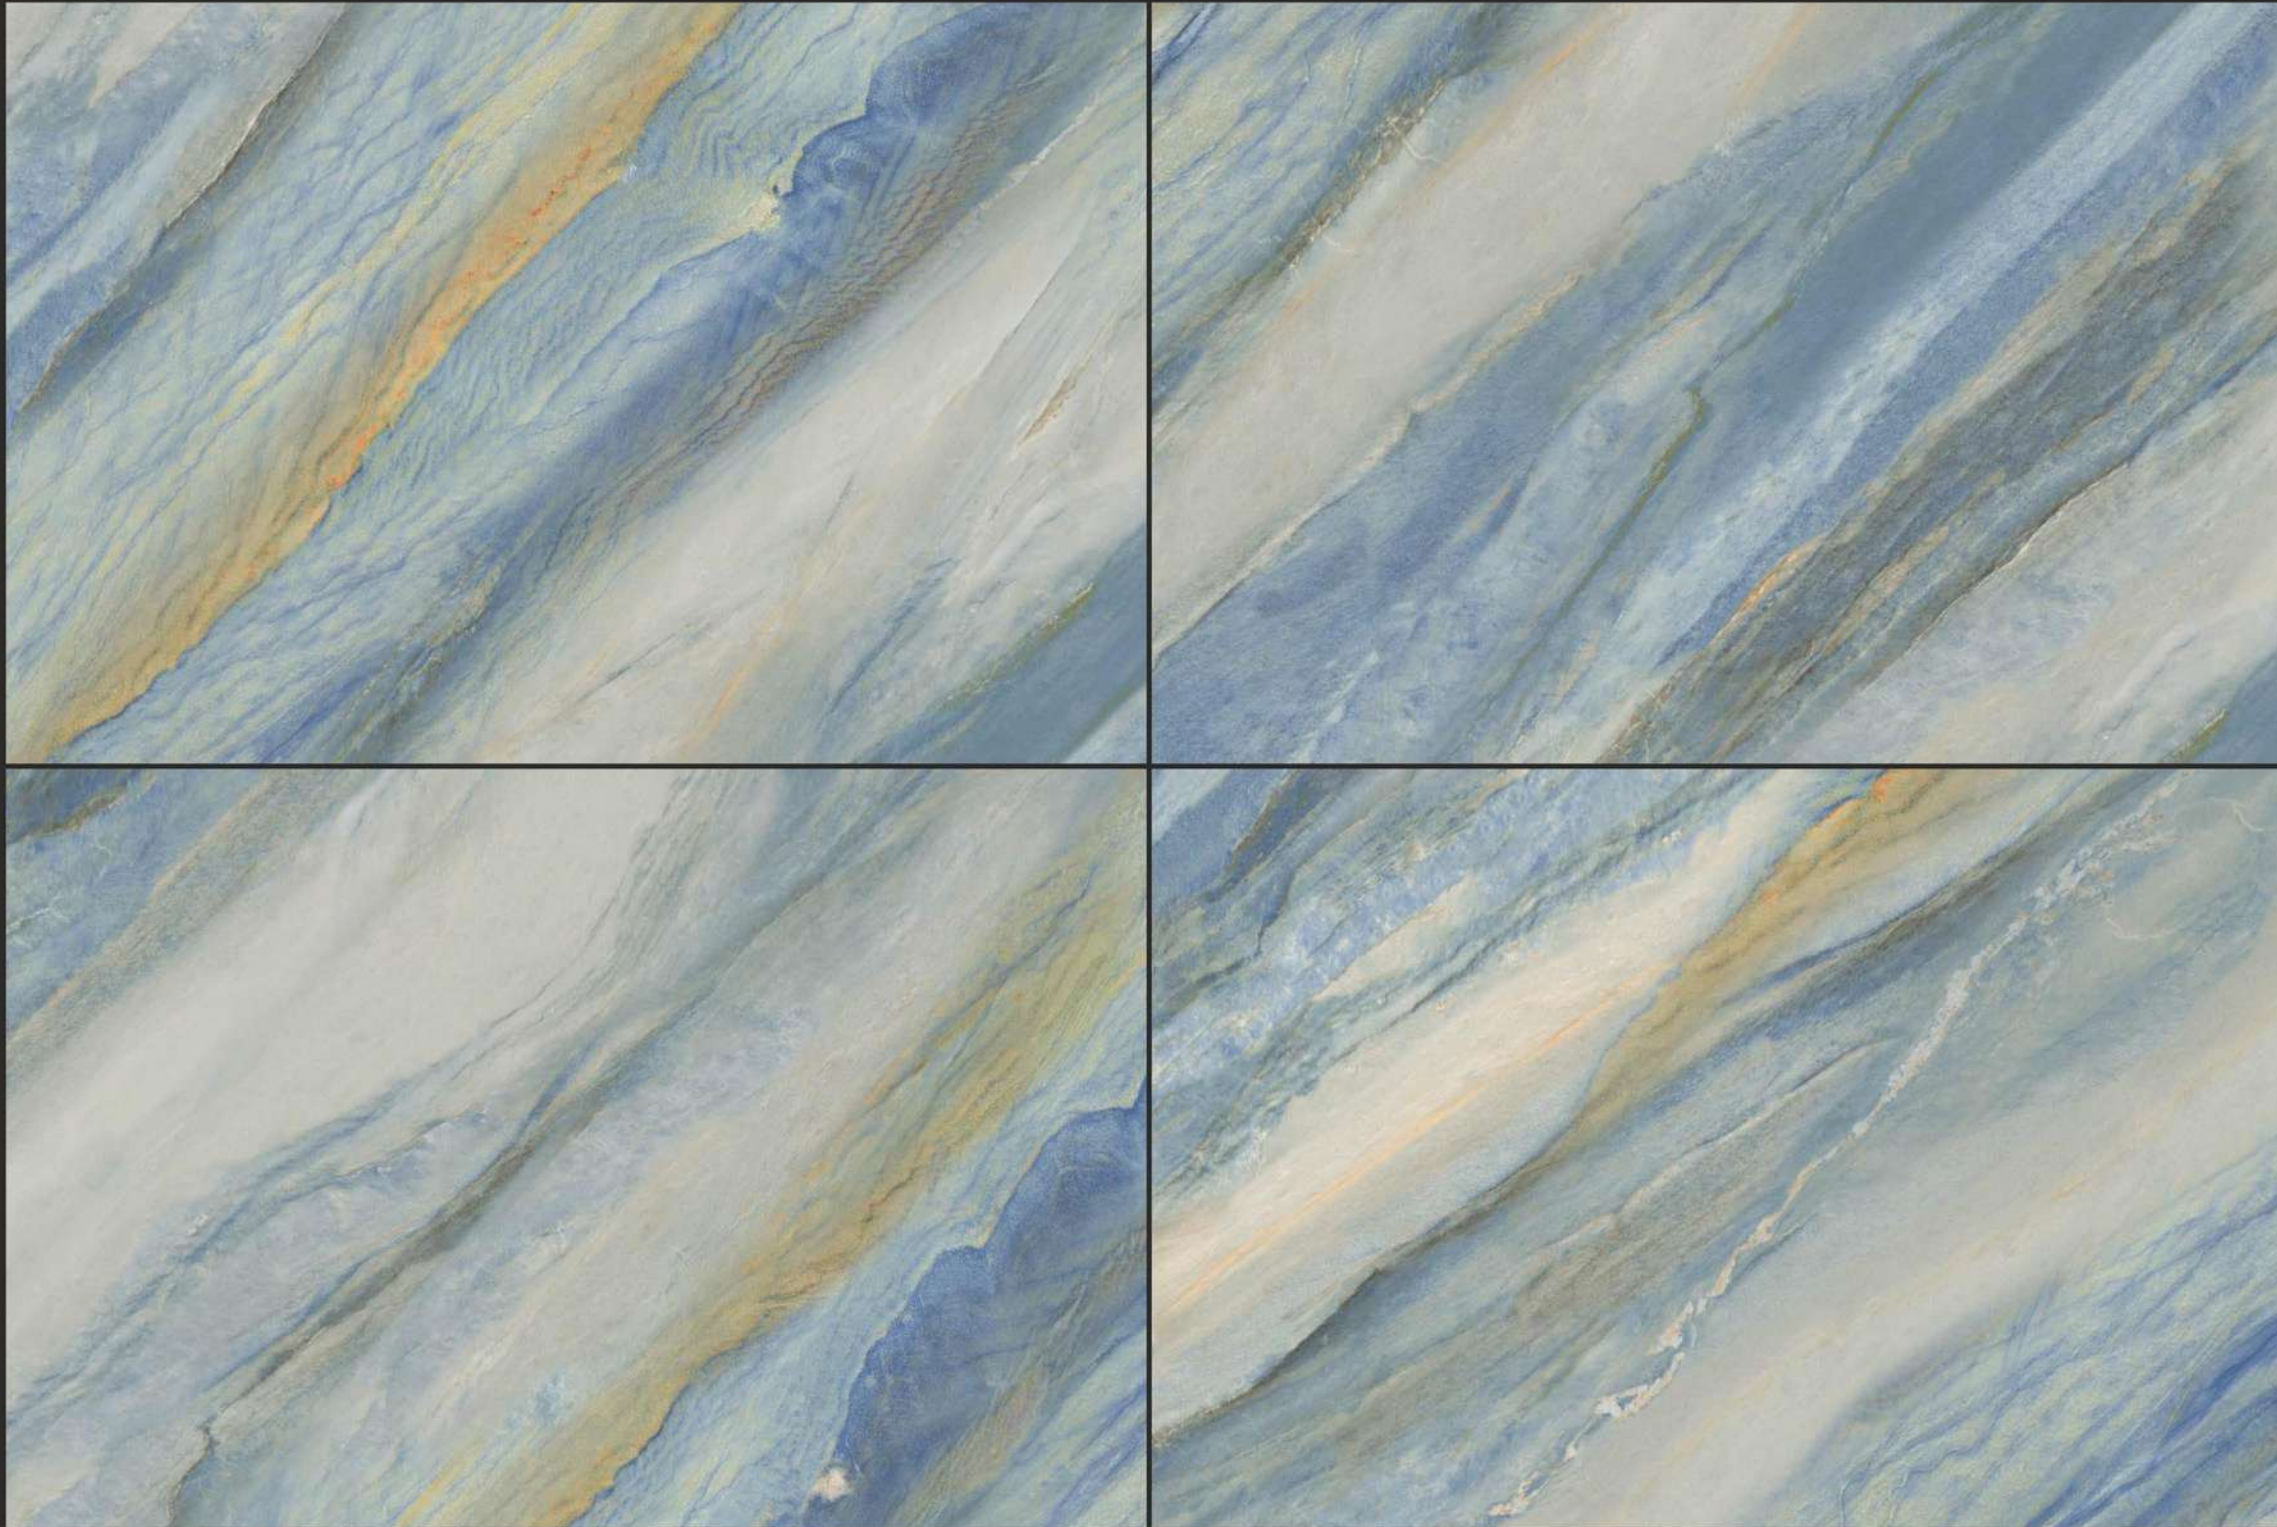

**FAMOUS
BLUE**

FINISH : GLOSSY

SIZE : 800X1200MM

THICKNESS : 9MM

RANDOM : 4