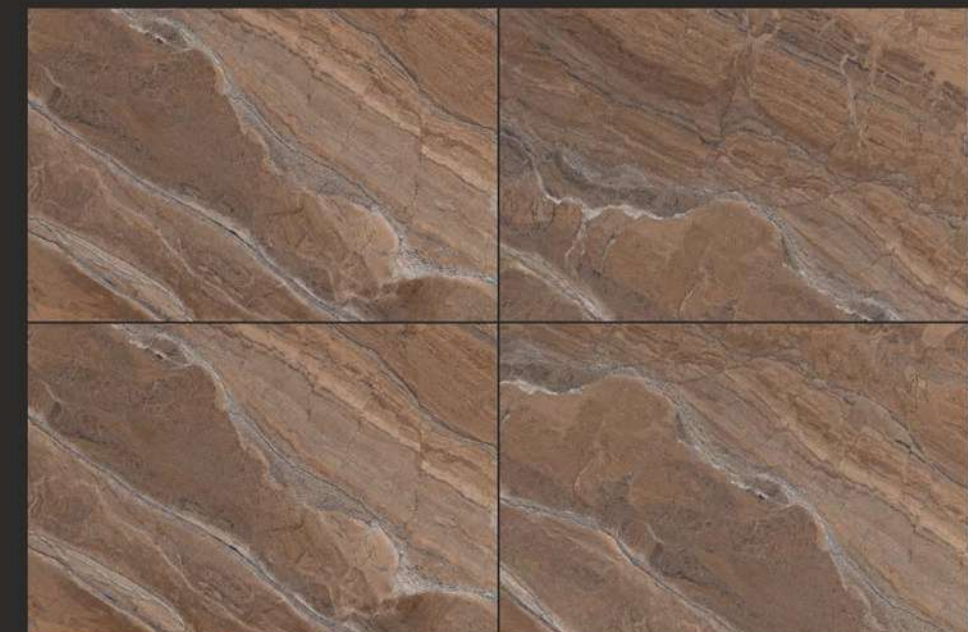

**MILKIY
WHITE**

**MISTRAL
BIANCO**

FINISH : GLOSSY

SIZE : 800X1200MM

THICKNESS : 9MM

RANDOM : 3

MISTRAL BIANCO

MISTRAL BLACK