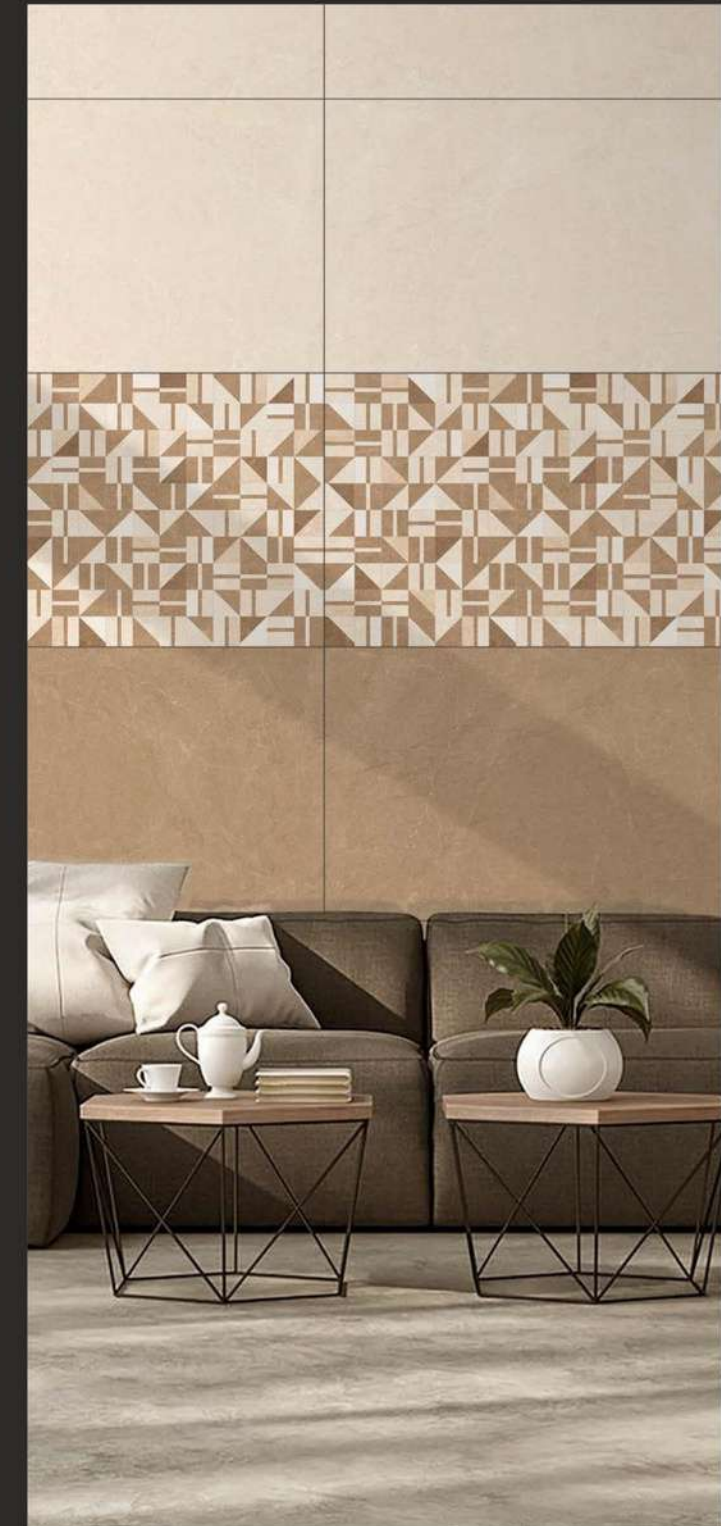

FINISH : GLOSSY

SIZE : 800X1200MM

THICKNESS : 9MM

RANDOM : 3

PISTA BEIGE

PISTA DECOR

PISTA CREAM

**PISTA
DECOR 2**