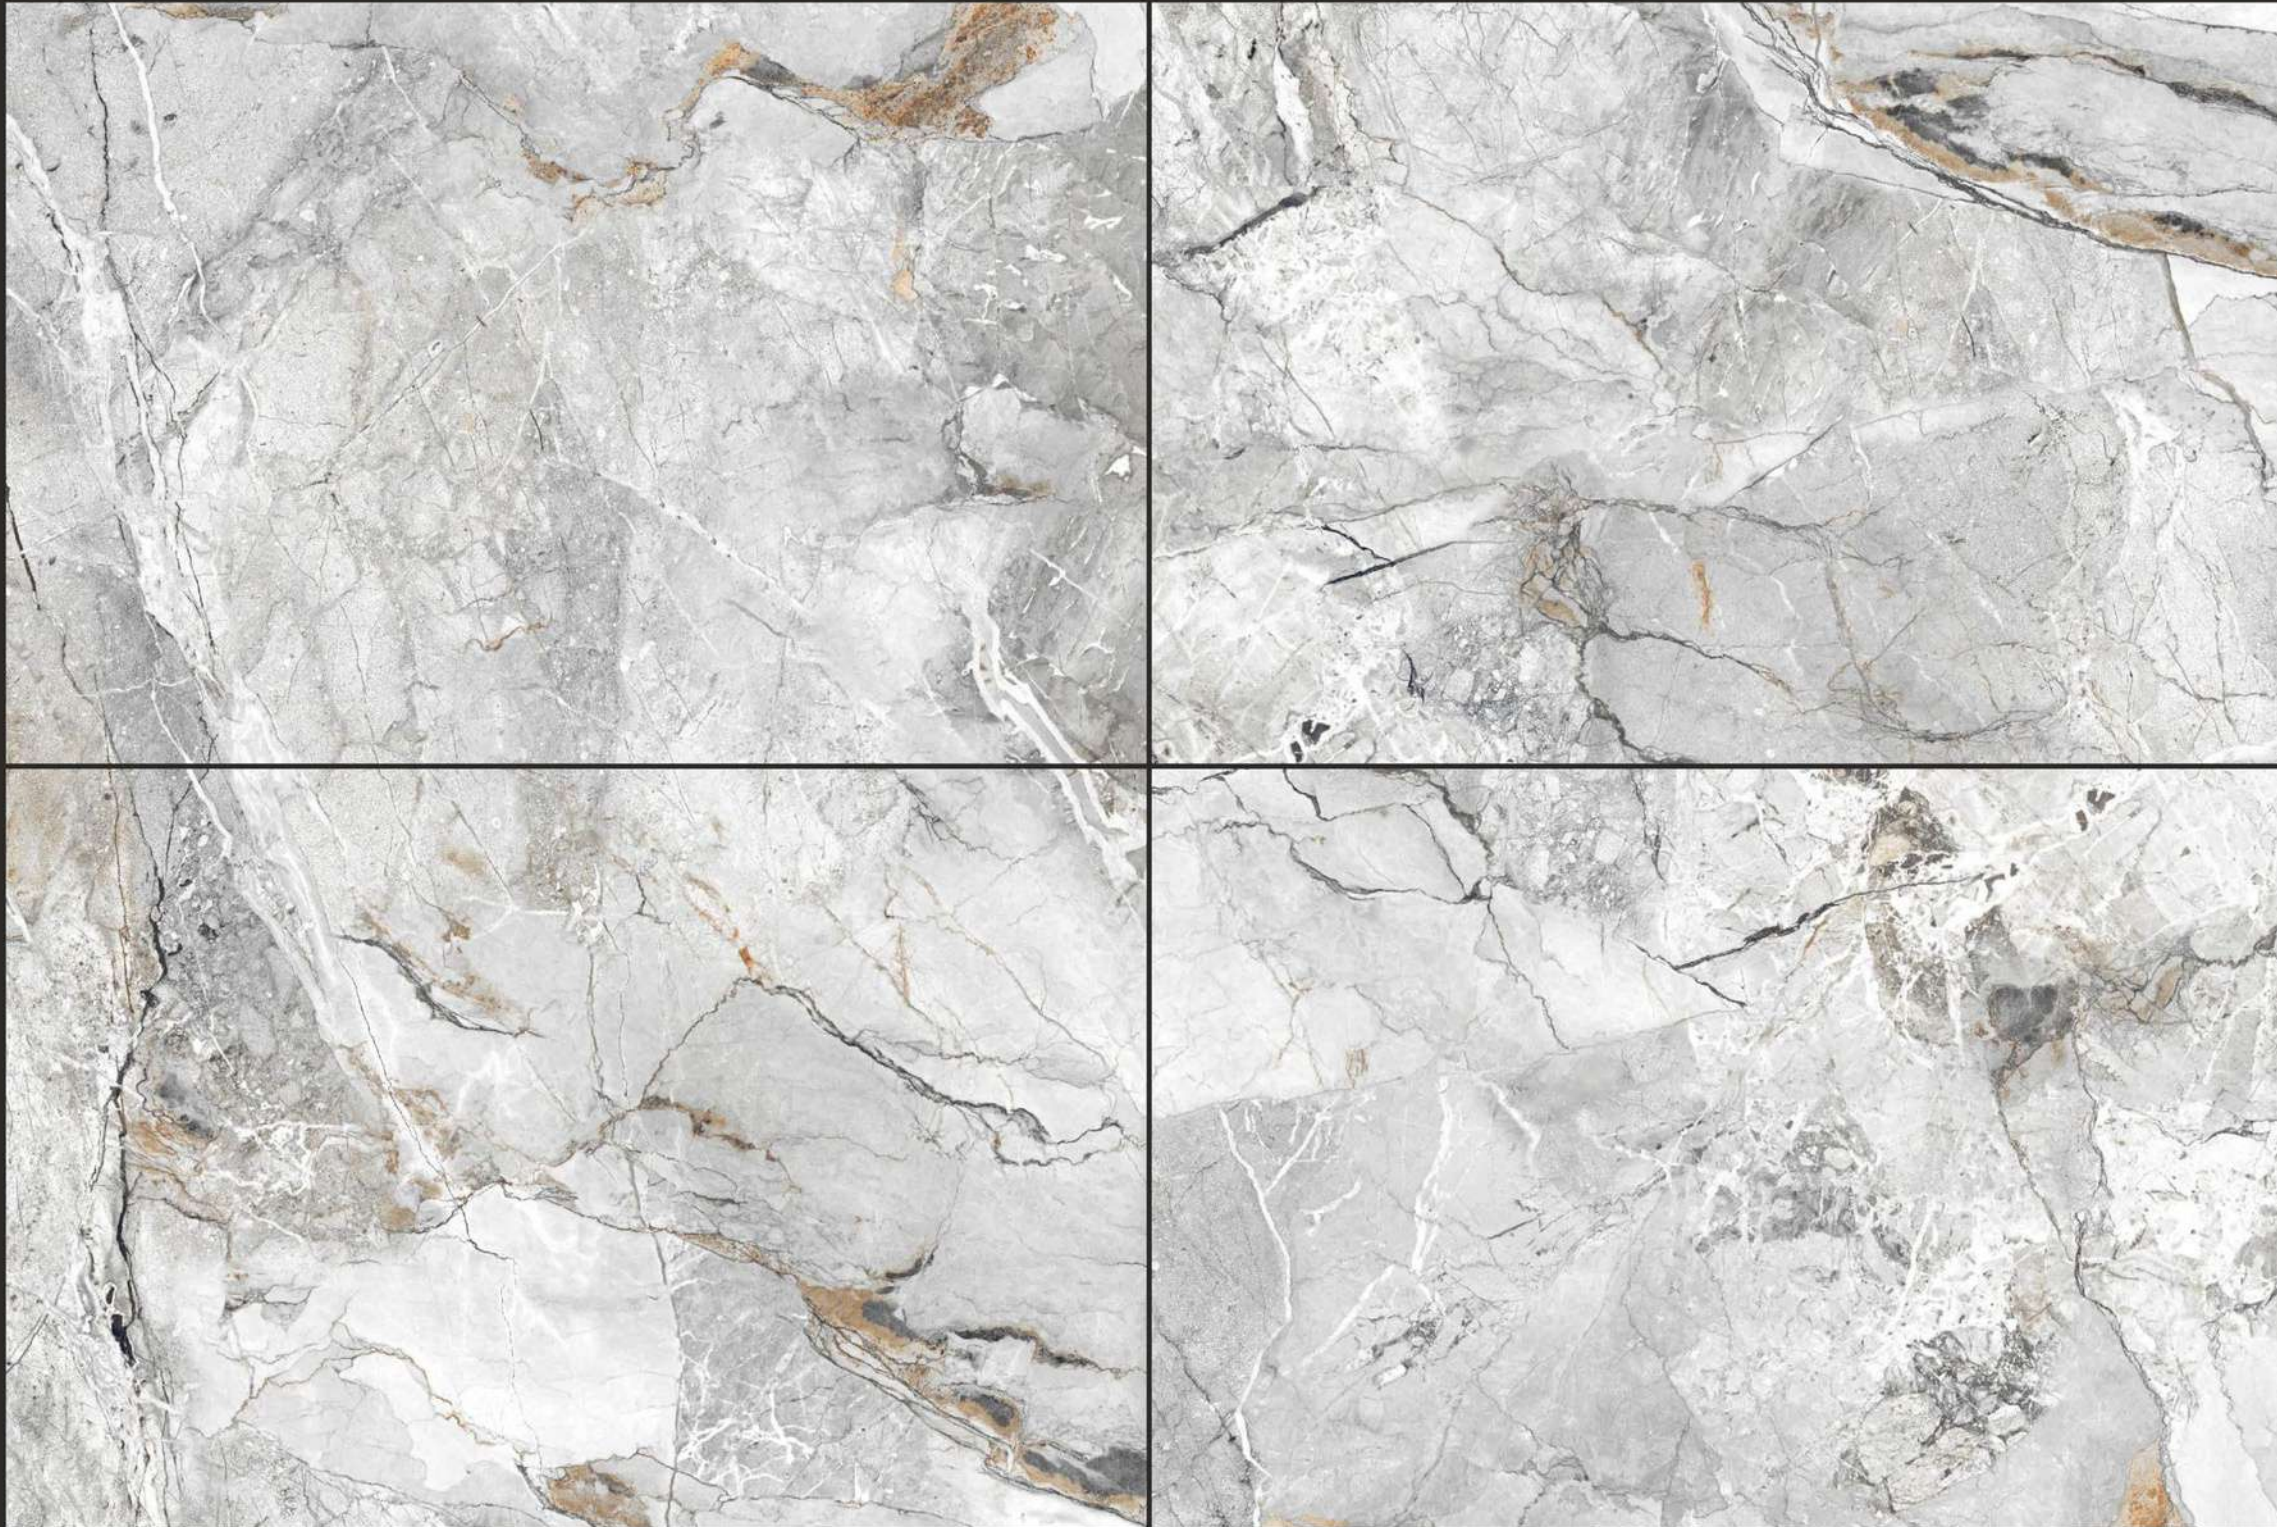

BRECCIA
AURORA WHITE

FINISH : GLOSSY

SIZE : 800X1200MM

THICKNESS : 9MM

RANDOM : 4