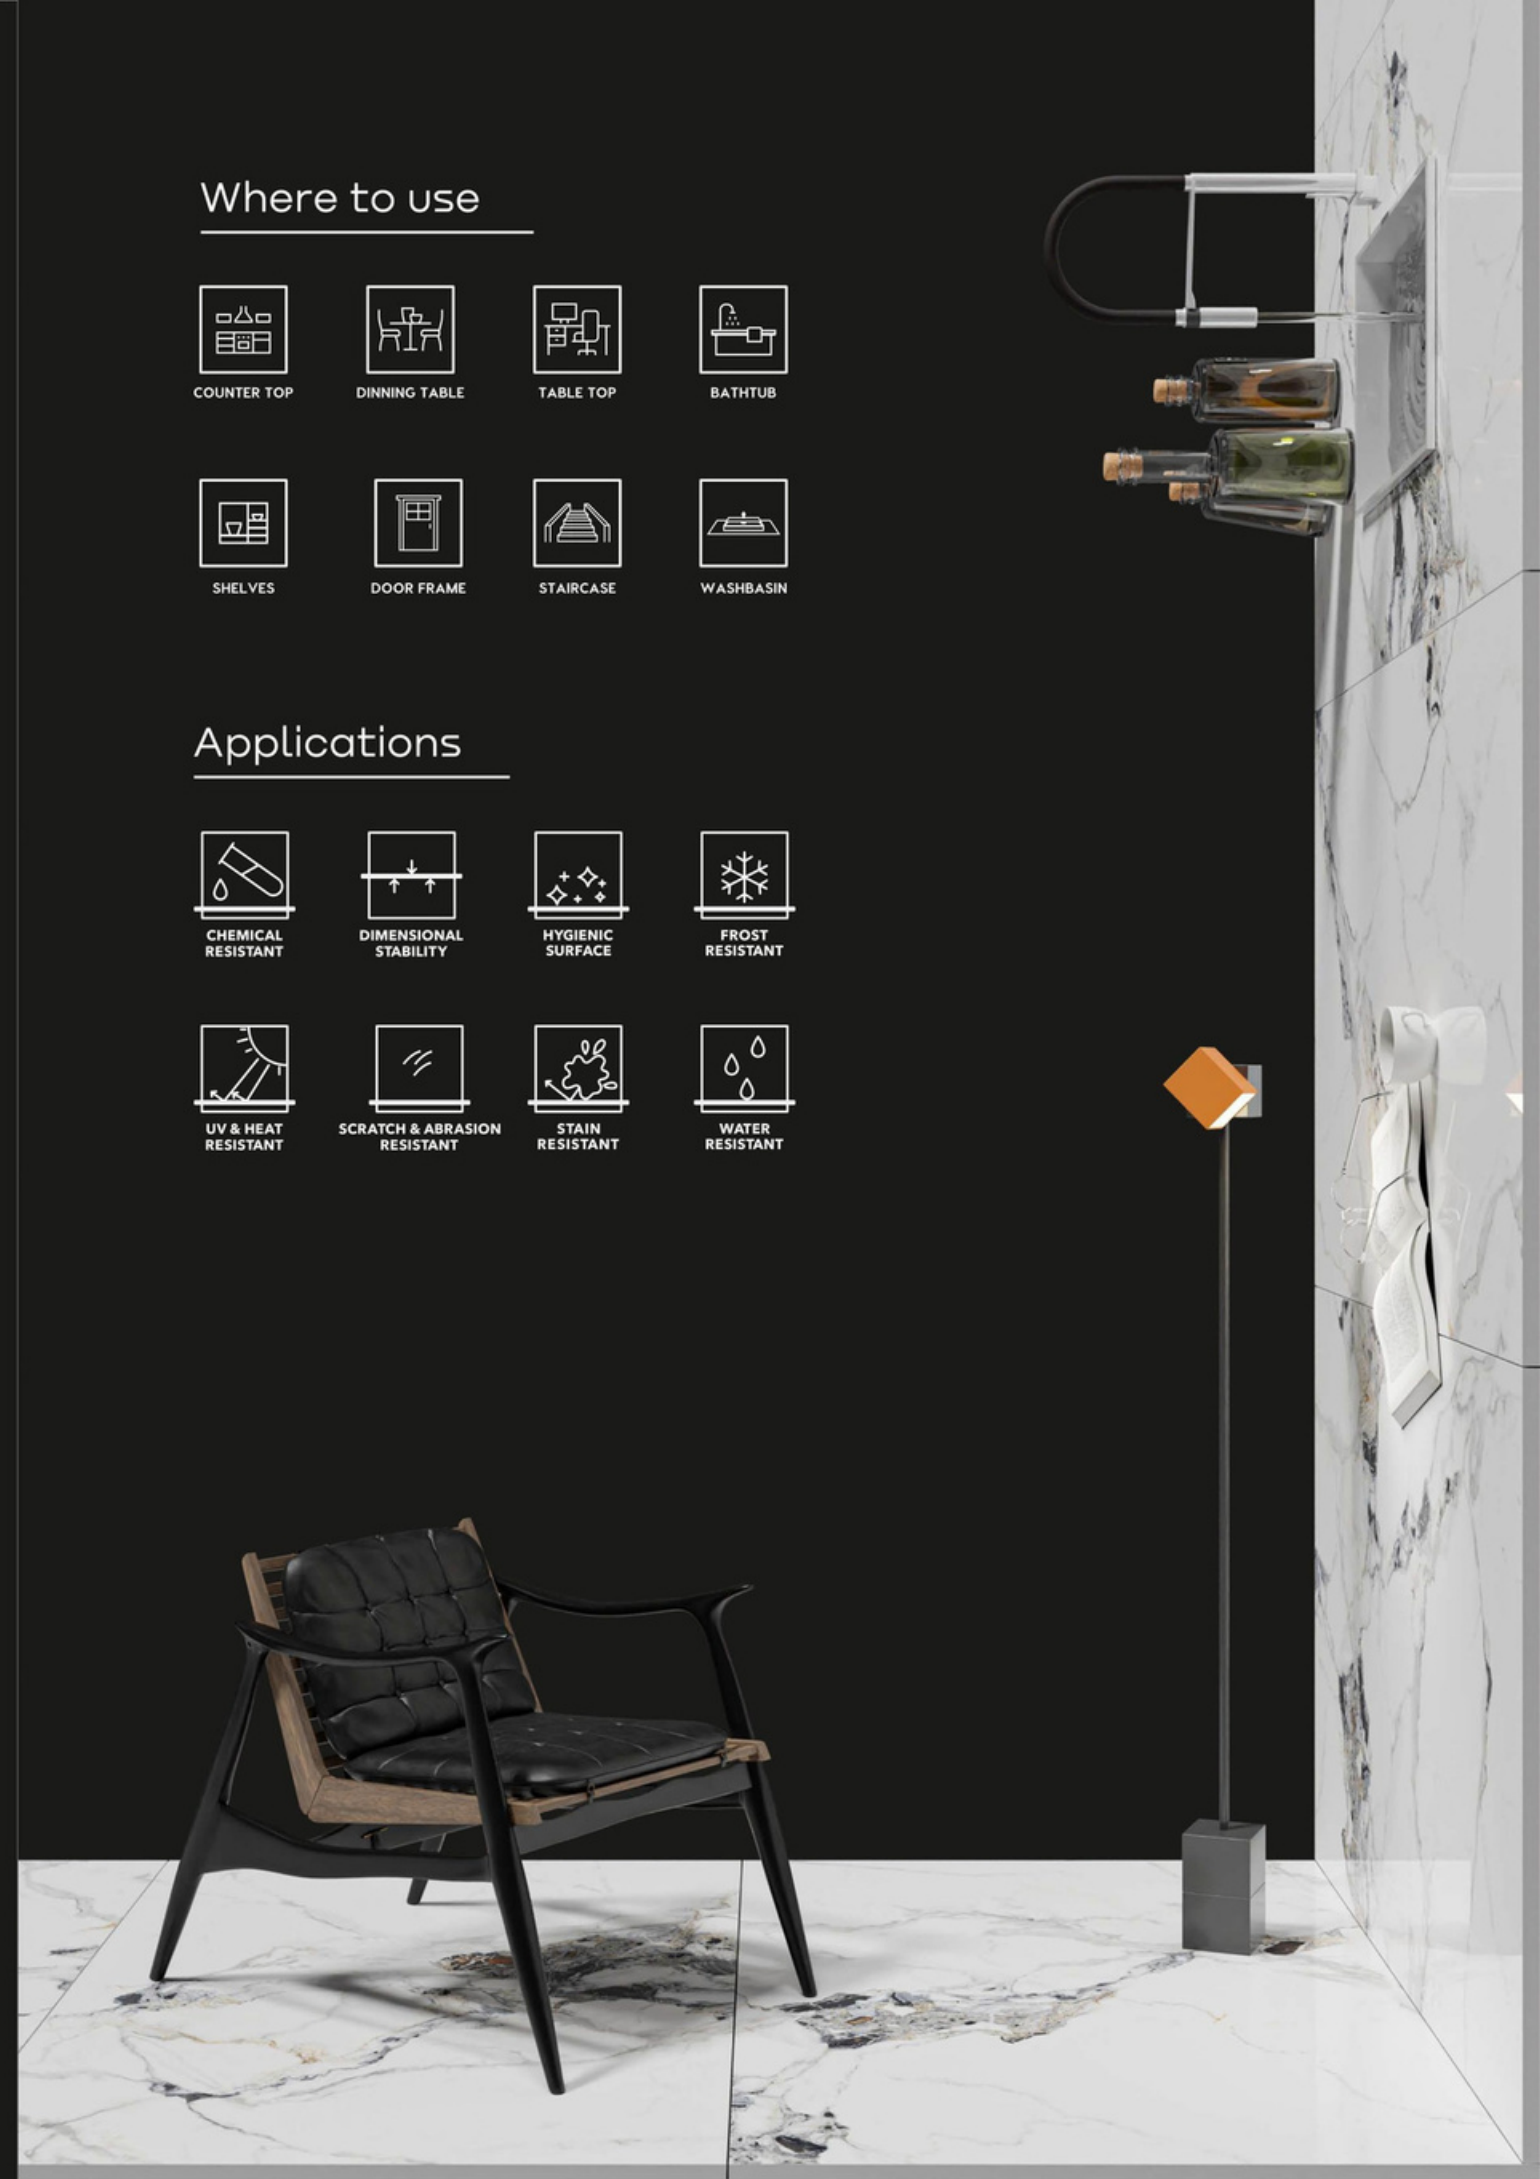

Where to use

Applications

Interactive Guide

Please click the corresponding tiles to view specific tile details.

Click on the logo to return to previous index page.

Index Glossy White

 ANTIQUE GRAY 07	 GALAXY STATUARIO TEAL 17	 STATUARIO REGAL 27
 BIANCO STONE 09	 MULTY STATUARIO 19	 STATUARIO NICE 29
 CALACUTTA ROSSO 11	 STATUARIO BRONZE 21	 STATUARIO VANICE 31
 CARRARA GOLD 13	 SNOW WHITE 23	 ZARA WHITE 33
 FENIX 15	 STATUARIO DESERT 25	