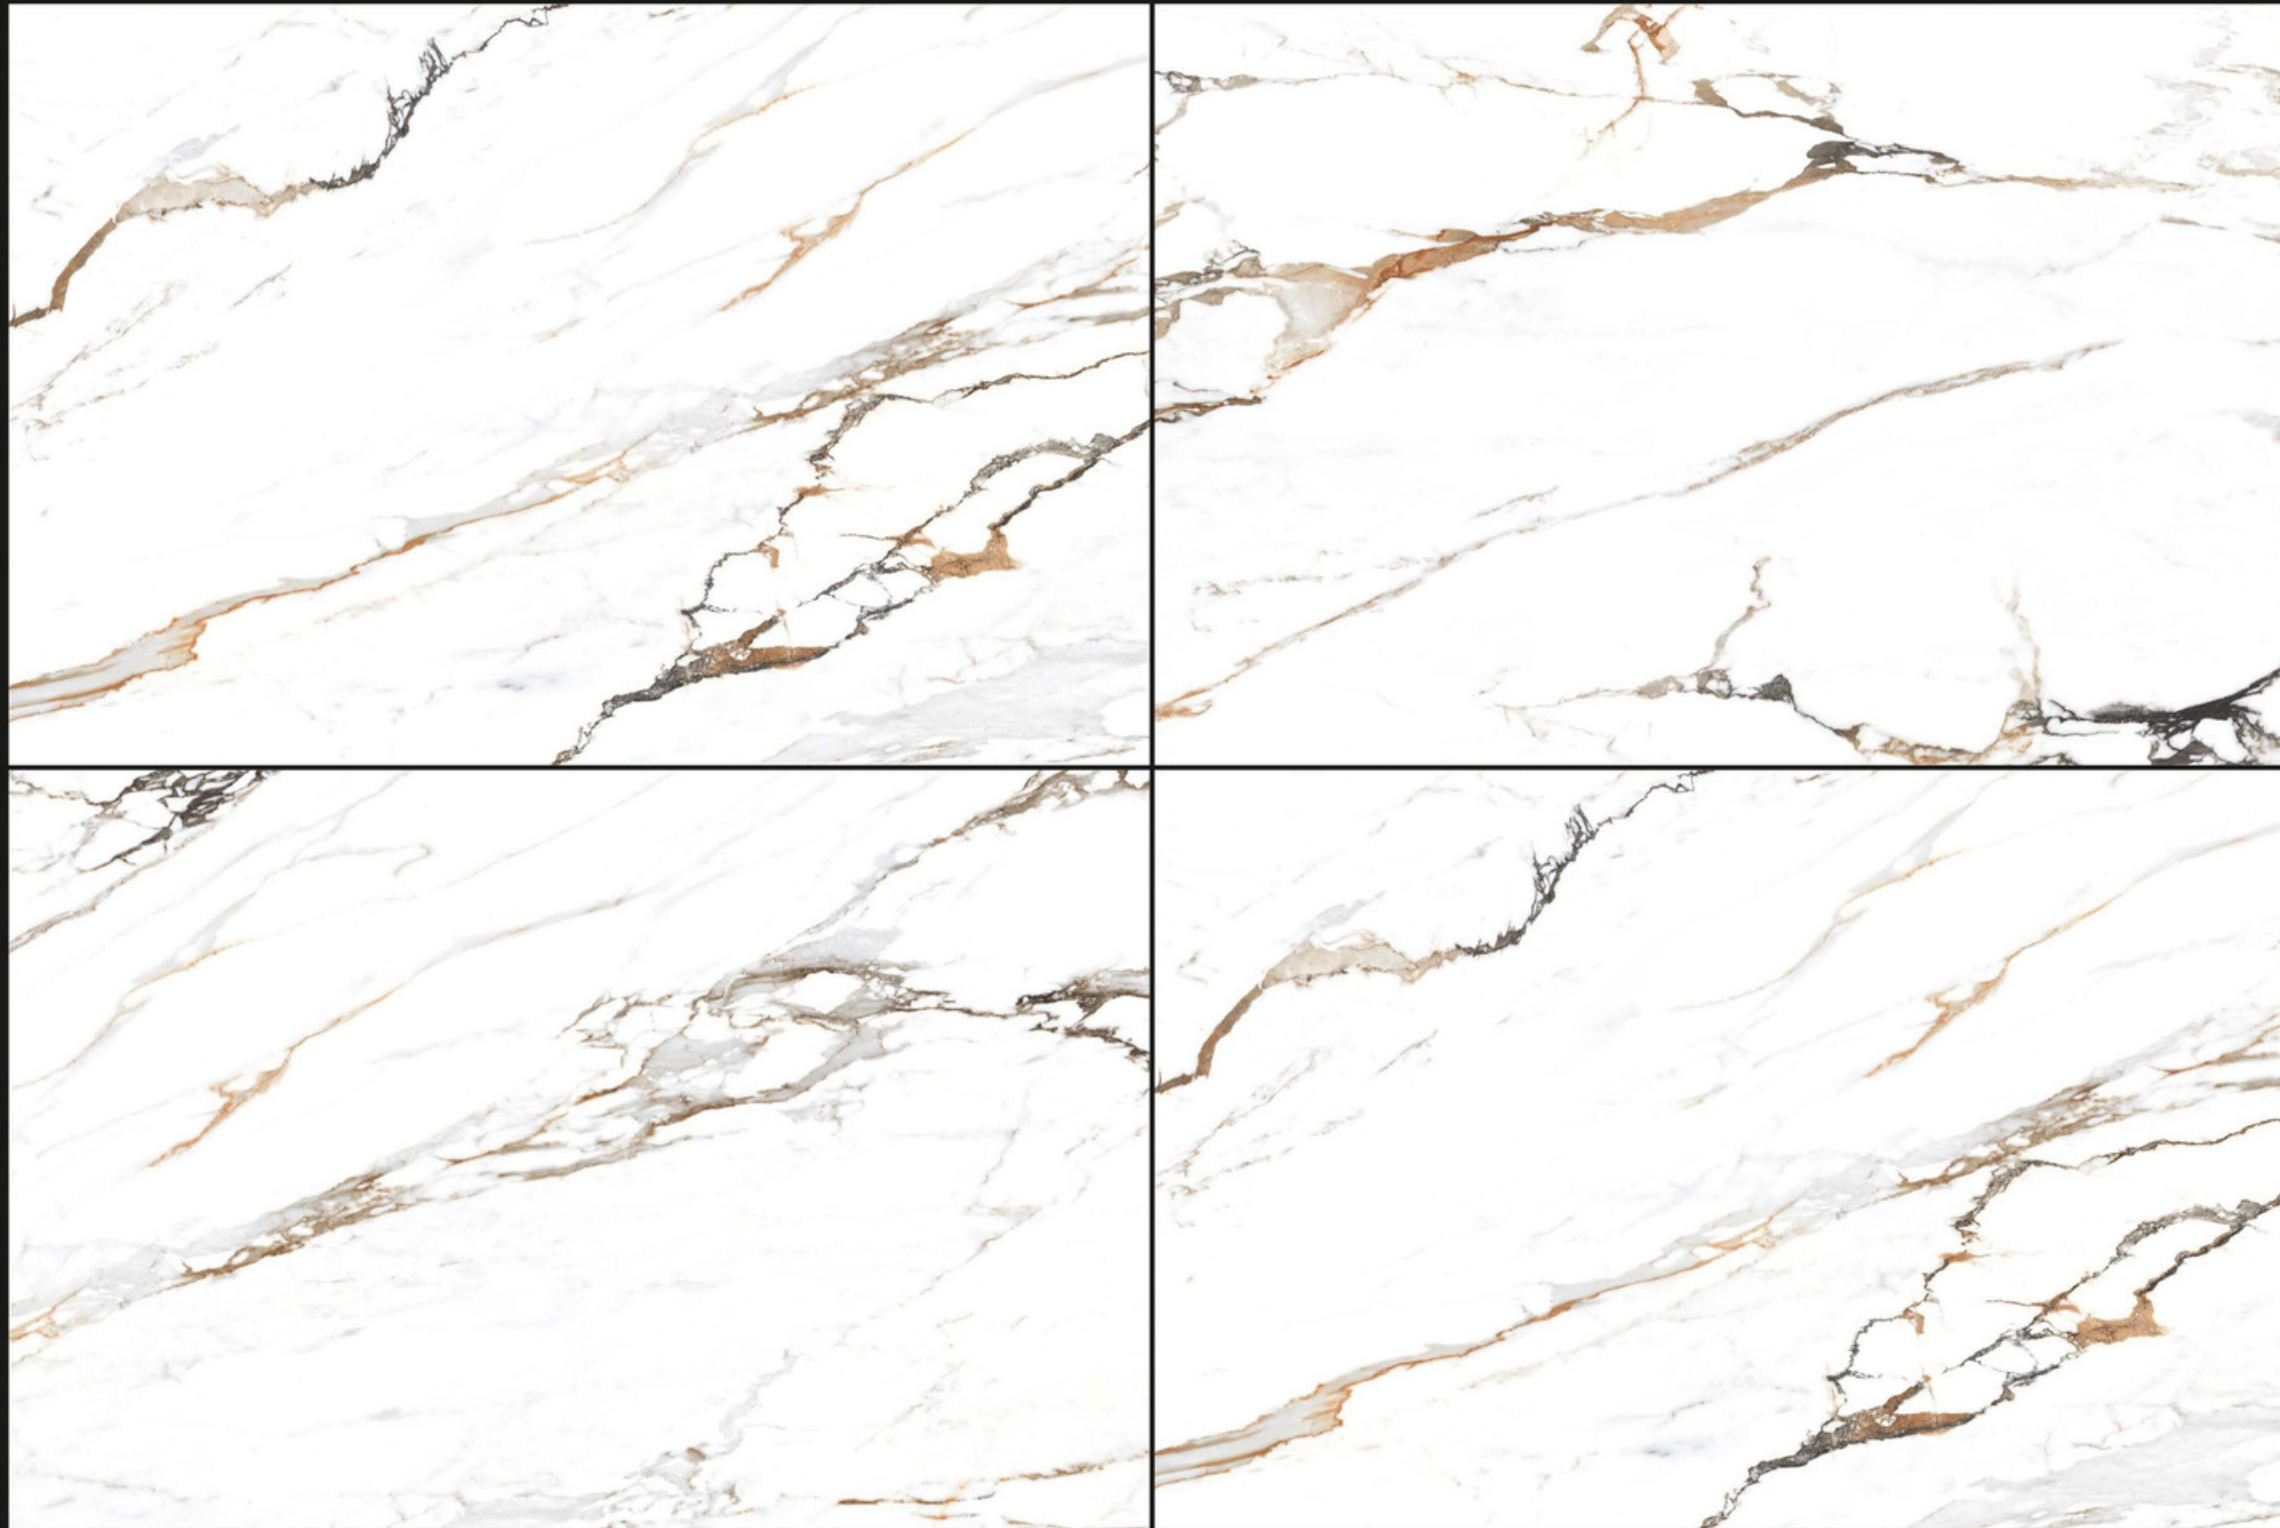

**CARRARA
GOLD**

FINISH : GLOSSY WHITE

SIZE : 800X1200MM

THICKNESS : 9MM

RANDOM : 3