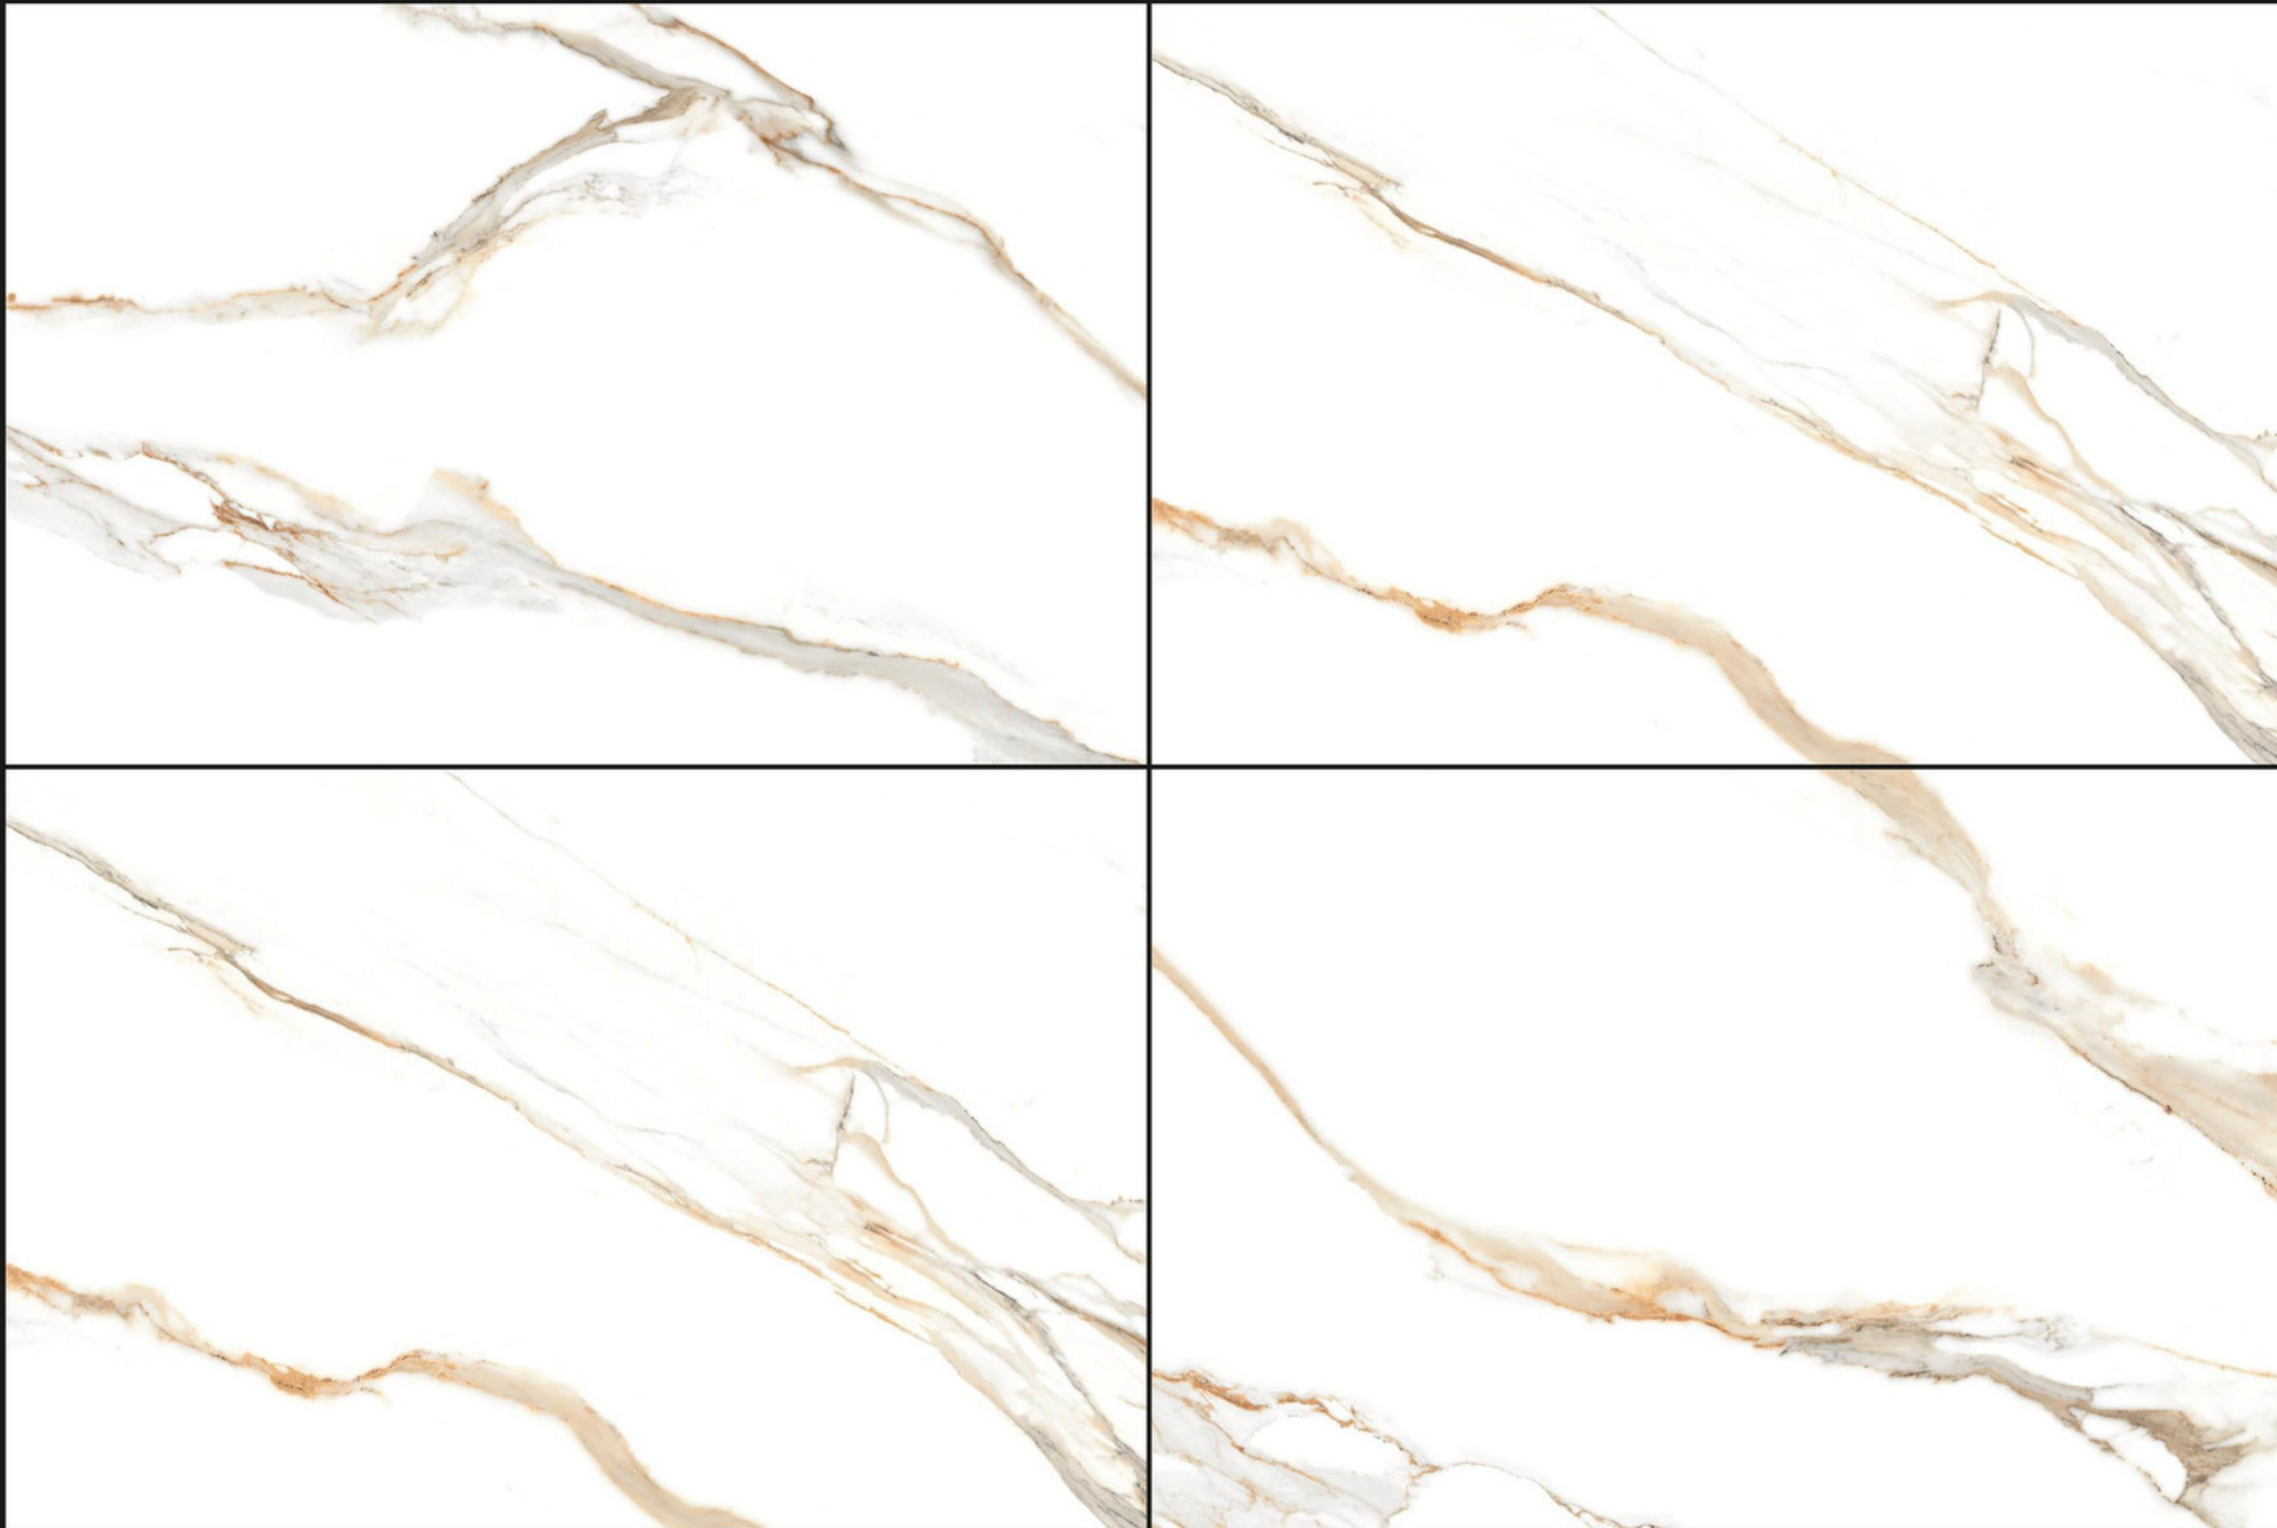

**CALACUTTA
ROSSO**

FINISH : GLOSSY WHITE

SIZE : 800X1200MM

THICKNESS : 9MM

RANDOM : 3