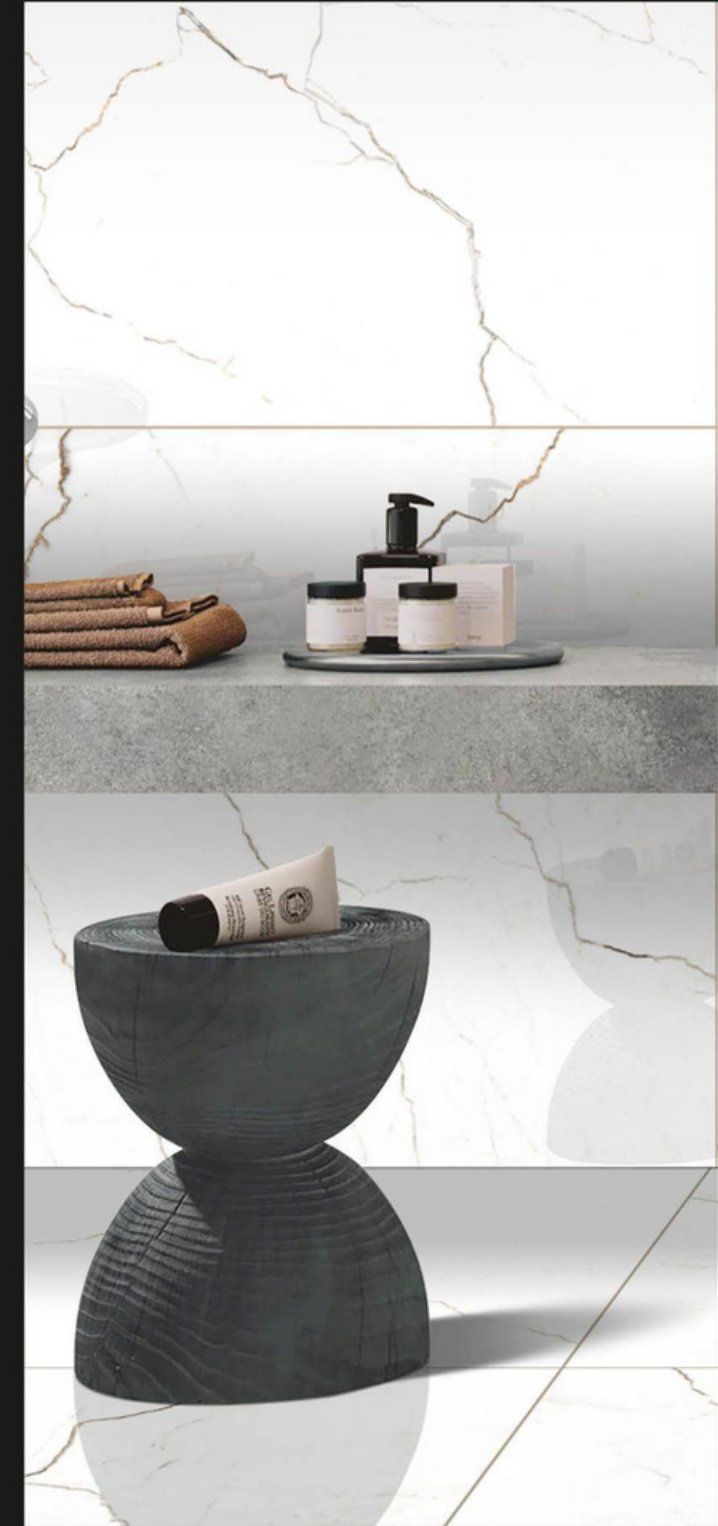

FENIX

FINISH : GLOSSY WHITE

SIZE : 800X1200MM

THICKNESS : 9MM

RANDOM : 3