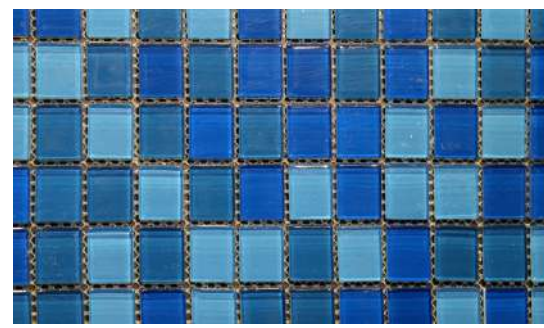

035 SANDBLAST MINT

036 HAMMERED BEIGE

038 HP B/W ZIG-ZAG

041 FOSHAN BEIGE

048 TAKO

STONE MOSAICS

POOL MOSAICS

DIVE INTO LUXURY WITH ARENA STONE'S SWIMMING POOL MOSAICS,
METICULOUSLY CRAFTED FOR UNPARALLELED BEAUTY AND DURABILITY.
TRANSFORM YOUR POOL INTO A HAVEN OF SOPHISTICATION.

POOL MOSAICS

POOL MOSAICS

043 UPEN

044 TROPEZ

045 KSENIYA 3

046 KSENIYA 4

047 LOUP

042 RAPHEL