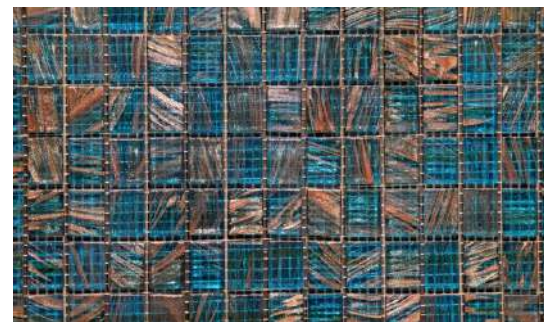

POOL MOSAICS

043 UPEN