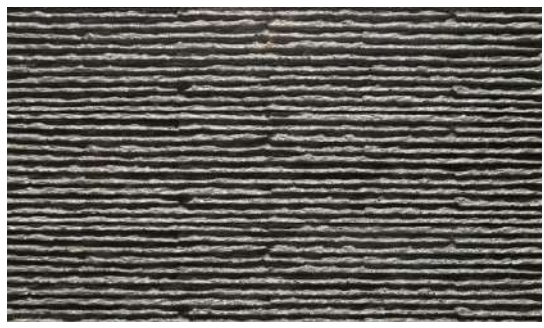

087 AUTUM GOLDEN LEAF

STONE CLADDING

04 WATERFALL STONE GREYPHITE