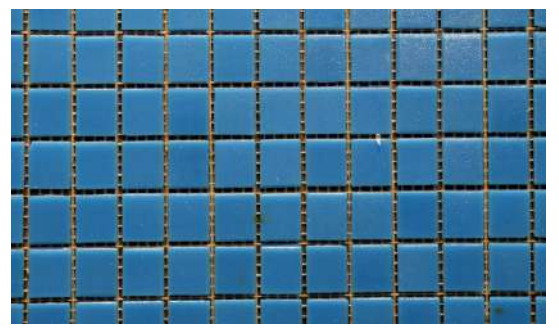

046 KSENIYA 4