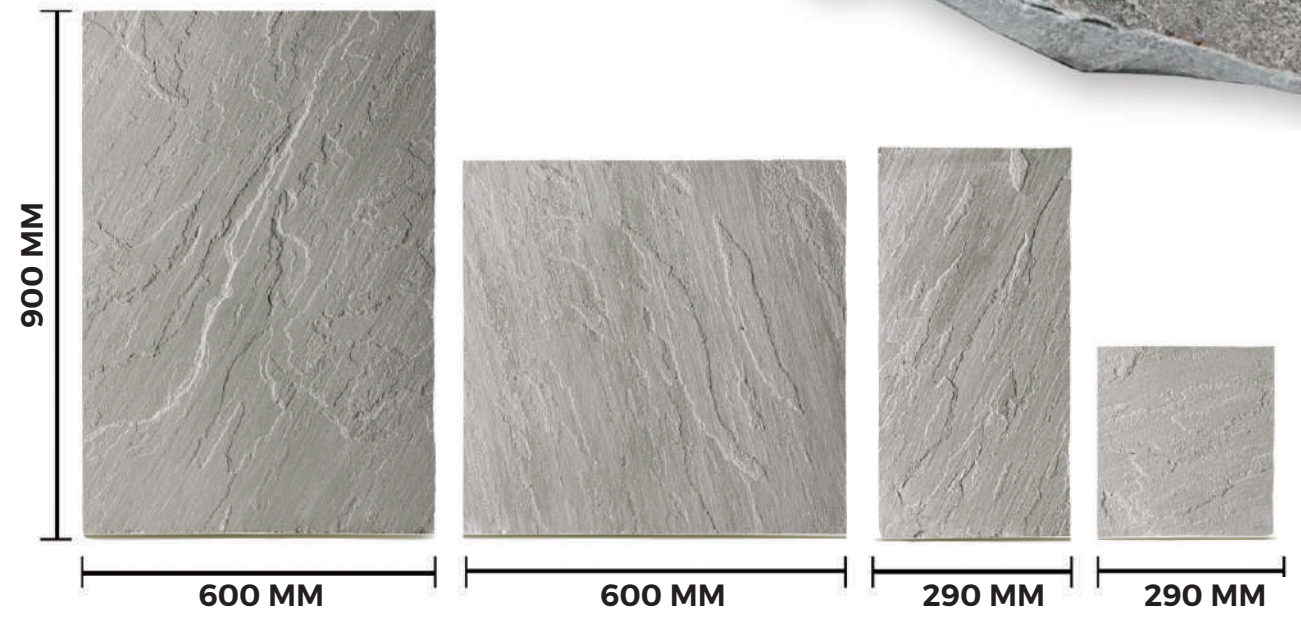

KANDLA GREY