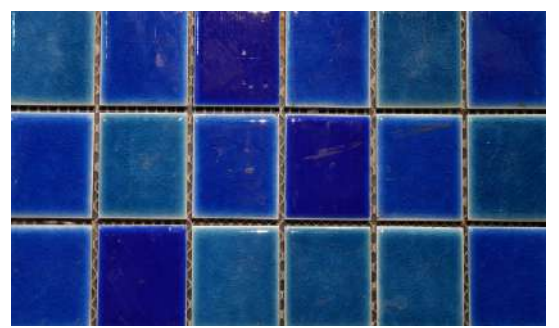

POOL MOSAICS

POOL MOSAICS

042 RAPHEL